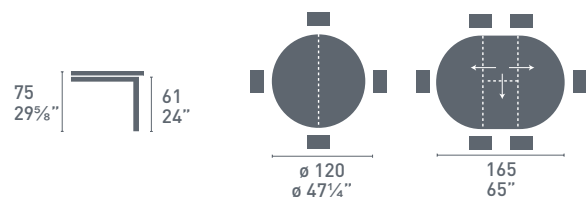

CB4739

CB4739 -E

CB4739-R

Giove

ceramic