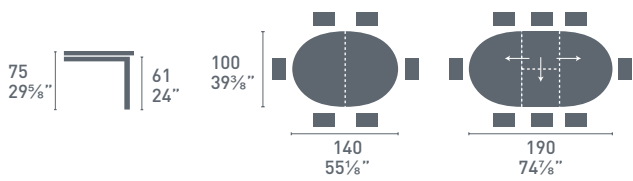

CB4739

CB4739 -E

CB4739-R

Giove

ceramic