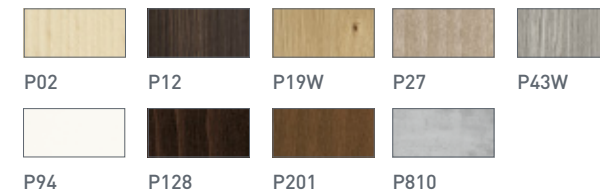

CB4716

59x59 / 69x69 / 79x79 / 89x89 / 119x79 cm
23 1/4"x23 1/4" / 27 1/4"x27 1/4" / 31 1/8"x31 1/8" / 35 1/8"x35 1/8" / 46 7/8"x31 1/8"