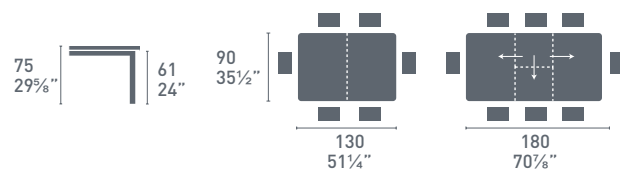

CB4739-R

Giove

ceramic