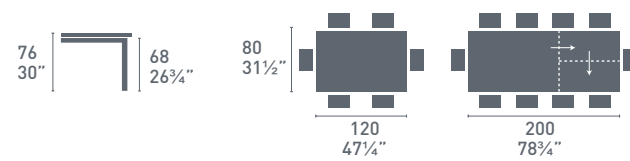

CB4784-M 120 L