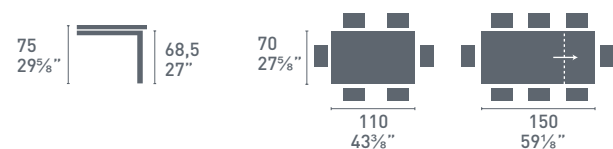

CB4742-L 110