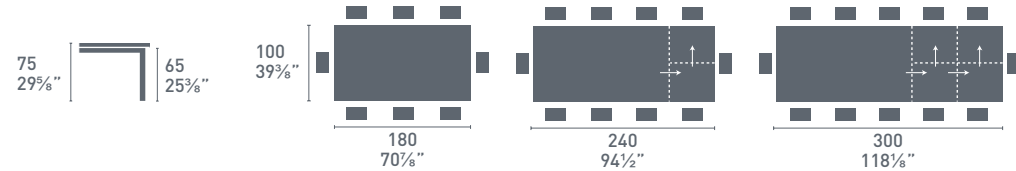

Sigma
ceramic

CB4069-LV 160

CB4069-LV 180

Sigma
glass

Sigma glass CB4069-LV
P27 / GEW
Tavolo / Table
Academy W CB1665-LHS
P27 / 474
Sedia / Chair

CB4069-LL 160

CB4069-LL 180

CB4069-XLL 180 SIGMA XL