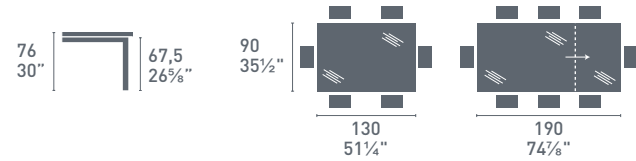

CB4085-ML 40

CB4085-MV 110

CB4085-MV 120

CB4085-MV 130

Snap glass

Snap
_glass

Snap CB4085
P176 / GTA
Tavolo / Table
Academy CB1664
P176 / P900
Sedia / Chair

Snap CB4085-ML
P95 / GEW
Tavolo / Table
Air CB93
P95 / AJ0
Sedia / Chair