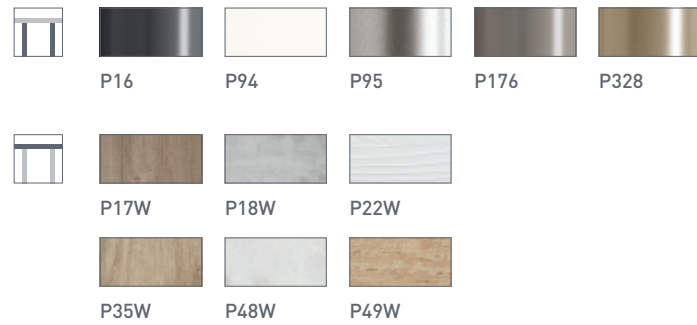

Snap
glass

CB4085-ML110

CB4085-ML 120

CB4085-ML 130

Snap

wood

Snap CB4085-ML
P94 / P48W
Tavolo / Table
Snack CB1956
P176 / P176
Sedia / Chair

Snap CB4085-ML
P16 / P18W
Tavolo / Table
Bohème CB1257
P15 / 315
Sedia / Chair