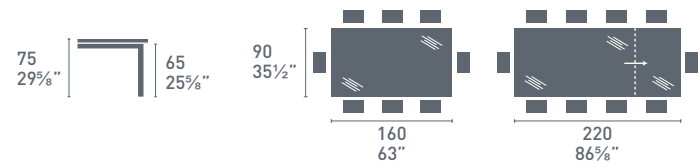

CB4088-MV 160