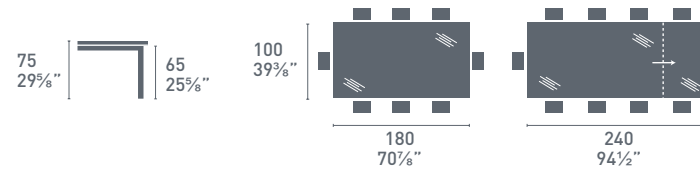

CB4088-MV 180