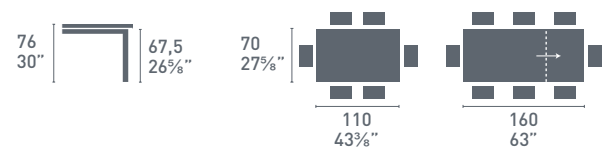

CB4085-ML110