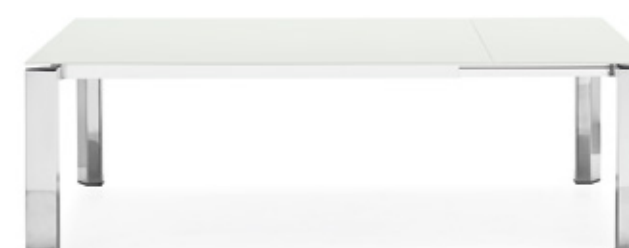

Excellence

MECCANISMO DI ALLUNGA
EXTENSION MECHANISM

Gate
collection

Gate *ceramic*

CB4088-MV 160
CB4088-MV 180

Gate *glass*

CB4088-MV 160
CB4088-MV 180

Gate *wood*