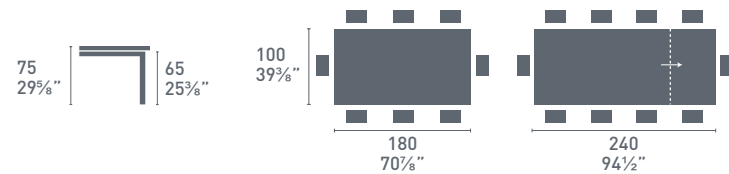

Sigma
ceramic

CB4069-LV 160

CB4069-LV 180

Sigma
glass

Sigma glass CB4069-LV
P27 / GEW
Tavolo / Table
Academy W CB1665-LHS
P27 / 474
Sedia / Chair

CB4069-LL 160

CB4069-LL 180

CB4069-XLL 180 SIGMA XL