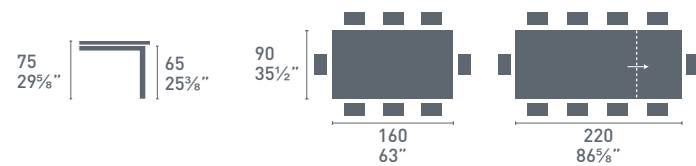

Sigma
ceramic

CB4069-LV 160

CB4069-LV 180

Sigma
glass

Sigma glass CB4069-LV
P27 / GEW
Tavolo / Table
Academy W CB1665-LHS
P27 / 474
Sedia / Chair

CB4069-LL 160

CB4069-LL 180

CB4069-XLL 180 SIGMA XL