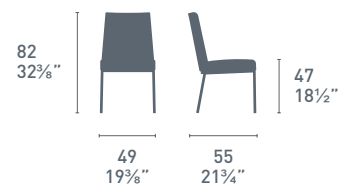

CB1973

P15

P94

P176

1SA3

1SA6

1SB2

1S0V

1SA7

1SA8

Berna

G8K

G8N

G8Q

G8S

Ekos