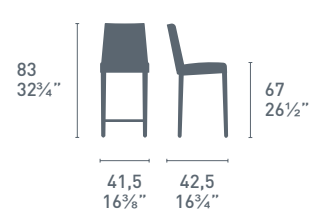

Led W

Led W CB1541
P02 / P799
Sgabello / Stool

Led W CB1507
P02 / P799
P02 / P852
Sedia / Chair

Led W

CB1298

CB1298-I

CB1427

CB1428