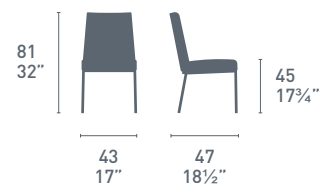

CB1284

P02

P132

P16

P94

P100

P139

P176

P328

Milano