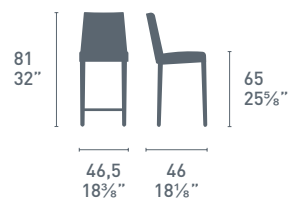

CB1472

CB1488

P12 P19W P27

P132 P201 P16

NOTE

P201 solo/only
CB1472

S01 S03

S05 S08

Sami