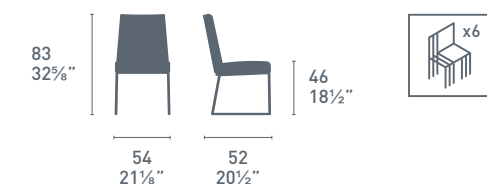

CB1696-V B
CB1696-VE B **NEW**

CB1696-LHS B
CB1696-SK B