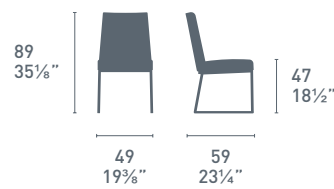

CB1934 - CB1934-V