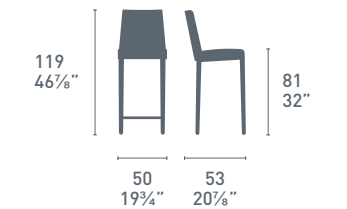

CB1676

CB1676-LHS
CB1676-SKCB1676-V
CB1676-VE **NEW**

Academy

Academy CB1663
P328 / P328
Sedia / Chair
Twister CB4782-RD
P328 / P35W
Tavolo / Table

Academy CB1663-LHS
P15 / R04
Sedia / Chair

Academy

Academy CB1663-SK
P100 / SA0
Sedia / Chair