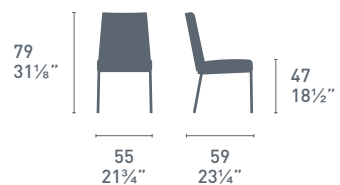

CB1922 - CB1922-V
CB1922-BI