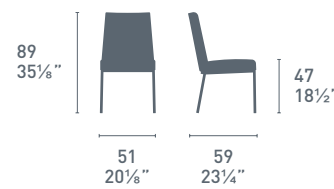

CB1936 - CB1936-V