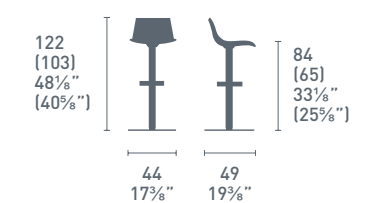

CB1676

CB1676-LHS
CB1676-SKCB1676-V
CB1676-VE **NEW**

Academy

Academy CB1663
P328 / P328
Sedia / Chair
Twister CB4782-RD
P328 / P35W
Tavolo / Table

Academy CB1663-LHS
P15 / R04
Sedia / Chair

Academy

Academy CB1663-SK
P100 / SA0
Sedia / Chair