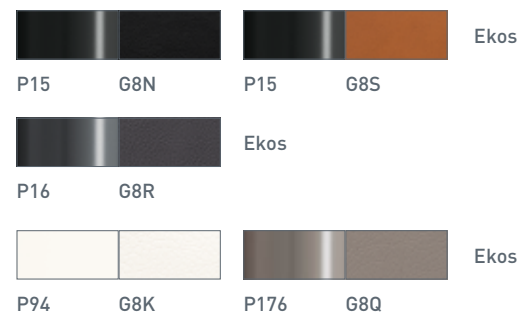

CB1955

Up!

Up! CB1955
P176 / G8Q
P15 / G8S
P16 / G8R
P15 / G8N
Sedia / Chair