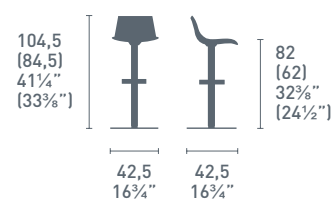

CB1345-LH

Egg

Egg CB1345-LH
P77 / 315
P77 / 474
Sgabello / Stool