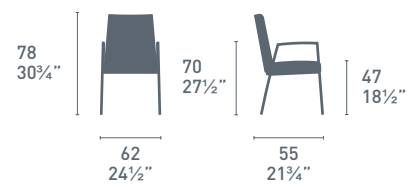

Greta

Greta CB1950 - CB1949
P201 / S0H
Sedia / Chair

Greta

Greta CB1948-V
P15 / S0C
Sedia / Chair

Greta CB1951-V
CB1978-V
P15 / S0A
Sedia / Chair
Gate CB4088-MV
P63 / P5C
Tavolo / Table

Greta

CB1965

P128