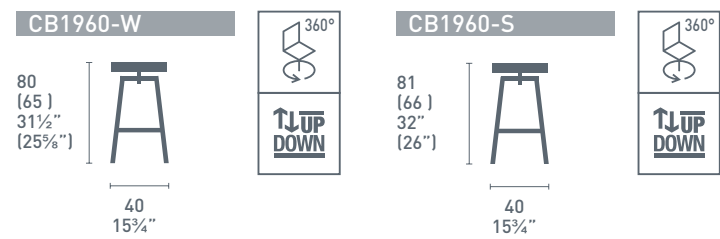

P128

P94

P176

Rock

Rocket

Rosie Soft CB1947
P15 / S0K
Rosie Soft CB1921
P15 / S0J
Rosie Soft CB1924-BI
P15 / S0C-1SA6
Sedia / Chair

Rosie Soft CB1901-V
P15 / S0C
Rosie Soft CB1923
CB1922
P19W / S0L
Rosie Soft CB1910-BI
P15L / S0A-1SA3
Sedia / Chair