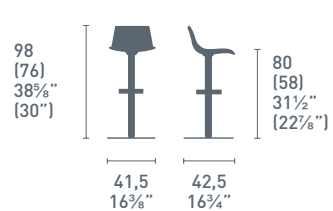

CB1298

CB1298-I

CB1427

CB1428

CB1405

	P15	P77	P95	P94
	P266	P296	P848	>SAN<
	P851	P852	P799	>SAN<

NOTE
Per le combinazioni disponibili consultare il listino prezzi.
Please check all available combinations in the price list.

Led