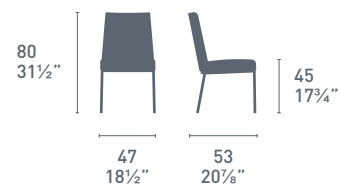

Led W

Led W CB1541
P02 / P799
Sgabello / Stool

Led W CB1507
P02 / P799
P02 / P852
Sedia / Chair

Led W

CB1298

CB1298-I

CB1427

CB1428