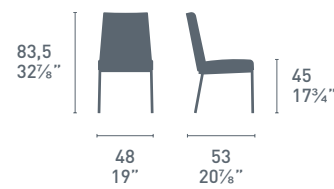

CB1472

CB1488

P12 P19W P27

P132 P201 P16

NOTE

P201 solo/only
CB1472

S01 S03

S05 S08

Sami