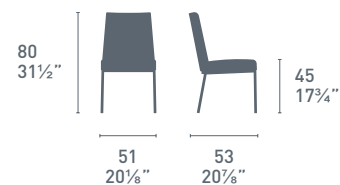

Led W

Led W CB1541
P02 / P799
Sgabello / Stool

Led W CB1507
P02 / P799
P02 / P852
Sedia / Chair

Led W

CB1298

CB1298-I

CB1427

CB1428