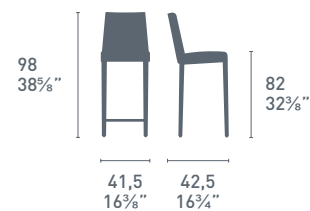

Led W

Led W CB1541
P02 / P799
Sgabello / Stool

Led W CB1507
P02 / P799
P02 / P852
Sedia / Chair

Led W

CB1298

CB1298-I

CB1427

CB1428