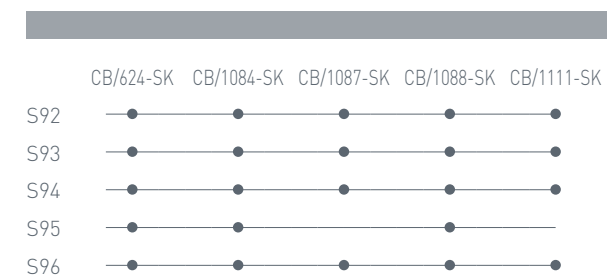

>PP<

P942

P946

P947

>PP<

Neon

Neon CB/1313
P94
Sedia / Chair
Cocktail CB/4759
P15 / P421
Tavolo / Table

NOTE
 CB/1084 - CB/1087 - CB/1088 -
 CB/1111 - CB/624 solo/only P77