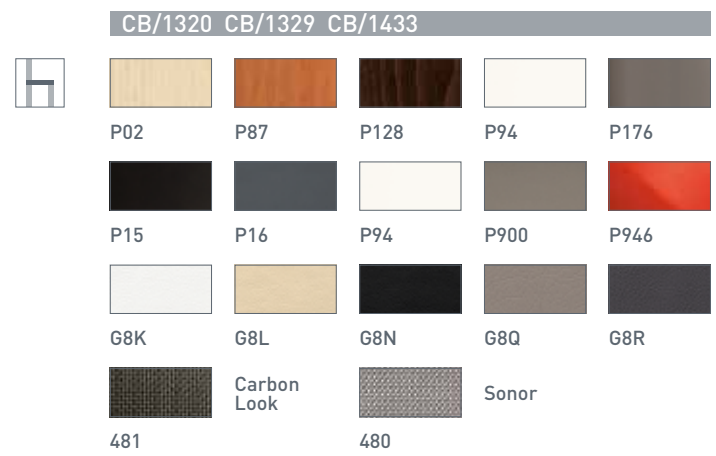

Academy W CB/1665-V
 P15L / P973
 Sedia / Chair

Academy W

Academy W CB/1665
P19W / P94
Sedia / Chair
Eminence CB/4724-W
P19W / P94 / P94
Tavolo / Table

Academy W

Academy W CB/1665-V
P12 / S0C
Sedia / Chair
Eminence CB/4724-W
P12 / P16 / P133
Tavolo / Table