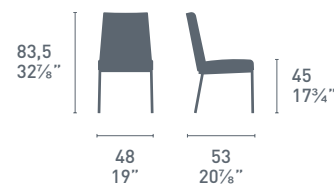

CB/1472

CB/1488

P12 P19W P27 P128

P132 P201 P16 P94

S01 S03 S05

S06 S08

Sami