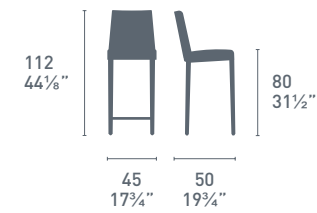

CB/1188

CB/1190

CB/1189

P128

Ekos

G8J

G8L

Suite