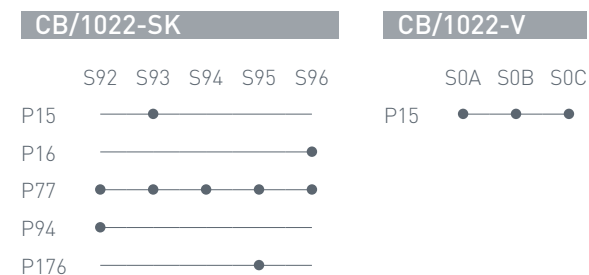

>PP<

P942

P946

P947

>PP<

Neon

Neon CB/1313
P94
Sedia / Chair
Cocktail CB/4759
P15 / P421
Tavolo / Table

NOTE
 CB/1084 - CB/1087 - CB/1088 -
 CB/1111 - CB/624 solo/only P77