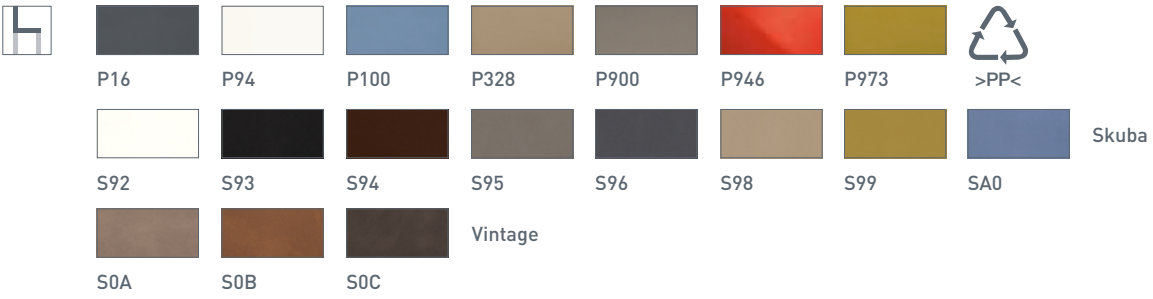

NOTE
P95 solo/only
CB/1676 CB/1676-sk CB/1676-V

Skuba