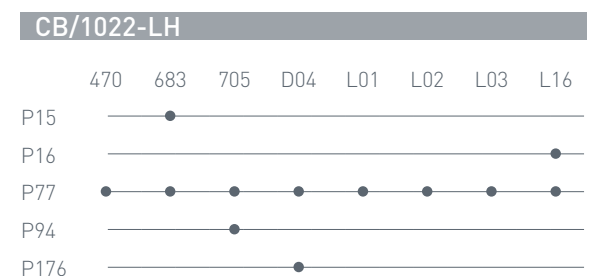

>PP<

P942

P946

P947

>PP<

Neon

Neon CB/1313
P94
Sedia / Chair
Cocktail CB/4759
P15 / P421
Tavolo / Table

NOTE
 CB/1084 - CB/1087 - CB/1088 -
 CB/1111 - CB/624 solo/only P77