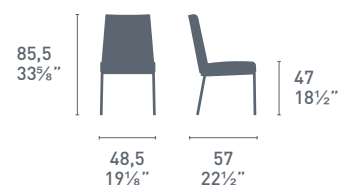

Cruiser

CB/1243

Denmark

Denmark CB/1243
P128 / G8J
Sedia / Chair
Fly CB/4702-Q
P128 / G8Q
Tavolo / Table

CB/1345-LH

Egg

Egg CB/1345-LH
P77 / 315
P77 / 474
Sgabello / Stool

CB/1662-SK