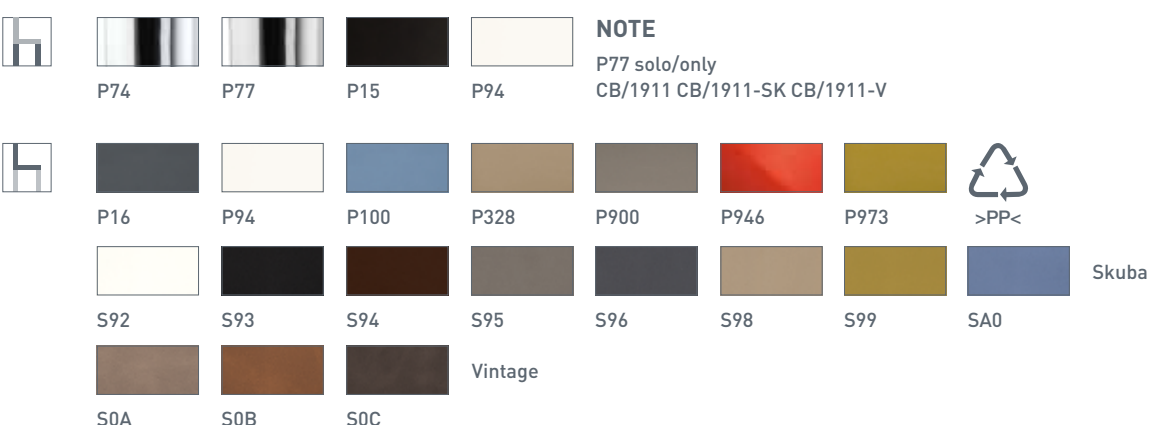

Academy CB/1663-SK
P139 / S99
Academy CB/1663-V
P15 / S0A
Academy CB/1664
P176 / P900
Sedia / Chair

NOTE
P95 solo/only
CB/1676 CB/1676-sk CB/1676-V

Skuba

Academy CB/1697
P77 / P946
Sedia / Chair
Academy CB/1676-SK
P77 / S93
Academy CB/1674-V
P77 / S0B
Sgabello / Stool