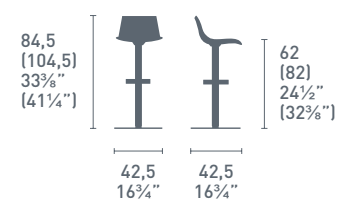

Cruiser

CB/1243

Denmark

Denmark CB/1243
P128 / G8J
Sedia / Chair
Fly CB/4702-Q
P128 / G8Q
Tavolo / Table

CB/1345-LH

Egg

Egg CB/1345-LH
P77 / 315
P77 / 474
Sgabello / Stool

CB/1662-SK