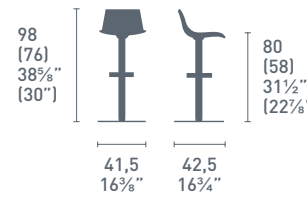

CB/1038

CB/1049

CB/1050

CB/1039

CB/1475

	CB/1038	CB/1039	CB/1049	CB/1050	CB/1475
P77	●	●	●	●	●
P94	●	●	●	●	●
P95	●	●	●	●	●

Ice

Ice CB/1038
P77 / P848
Sedia / Chair
Key CB/4044-VR
P176 / GTA
Tavolo / Table