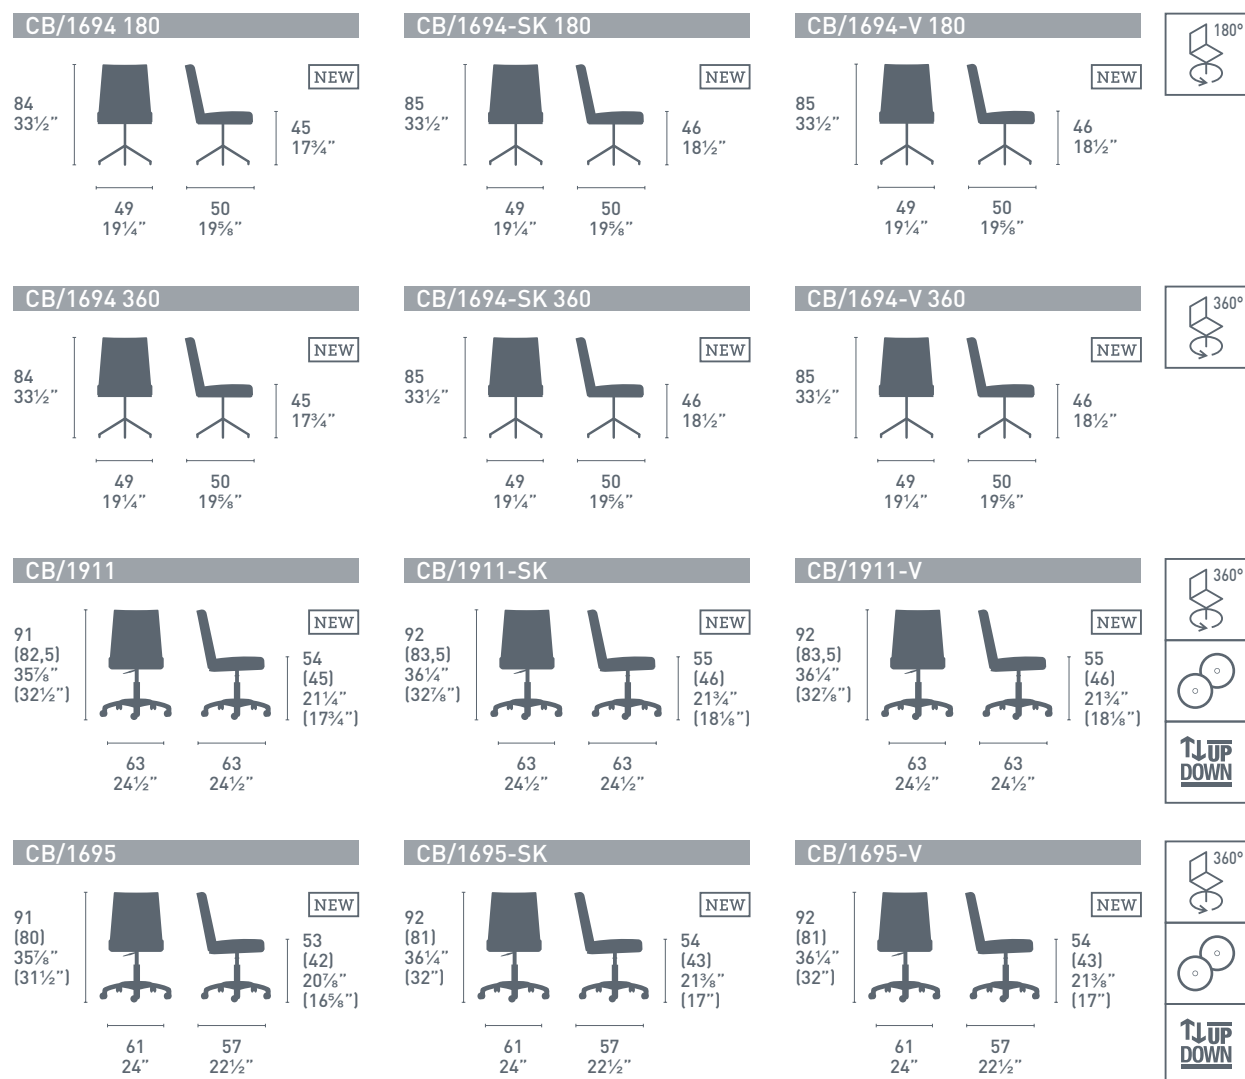

Academy CB/1663-SK
P139 / S99
Academy CB/1663-V
P15 / S0A
Academy CB/1664
P176 / P900
Sedia / Chair

NOTE
P95 solo/only
CB/1676 CB/1676-sk CB/1676-V

Skuba

Academy CB/1697
P77 / P946
Sedia / Chair
Academy CB/1676-SK
P77 / S93
Academy CB/1674-V
P77 / S0B
Sgabello / Stool

Academy CB/1694 180
 P15 / P98
 Academy CB/1694 180-SK
 P74 / S95
 Academy CB/1695-V
 P74 / S0C
 Sedia / Chair

Academy CB/1664
P94 / P94
Sedia / Chair

Academy

Academy CB/1663-V
 P15 / S0B
 Sedia / Chair
 Baron CB/4010-ML
 P15 / P19W
 Tavolo / Table