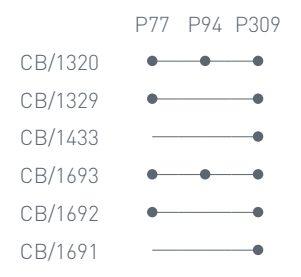

Academy W CB/1665-V
 P15L / P973
 Sedia / Chair

Academy W

Academy W CB/1665
P19W / P94
Sedia / Chair
Eminence CB/4724-W
P19W / P94 / P94
Tavolo / Table

Academy W

Academy W CB/1665-V
P12 / S0C
Sedia / Chair
Eminence CB/4724-W
P12 / P16 / P133
Tavolo / Table