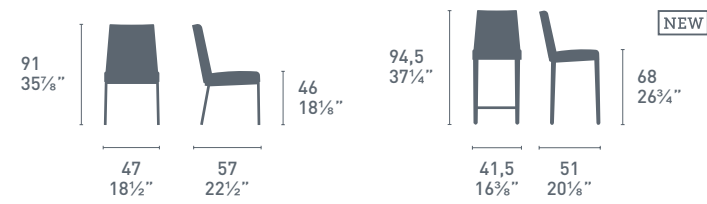

CB/1462 CB/1462-SK CB/1909-SK