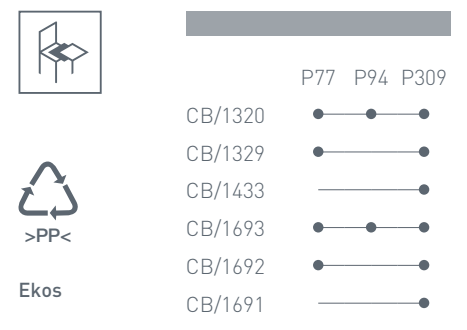

Academy W CB/1665-V
 P15L / P973
 Sedia / Chair

Academy W

Academy W CB/1665
P19W / P94
Sedia / Chair
Eminence CB/4724-W
P19W / P94 / P94
Tavolo / Table

Academy W

Academy W CB/1665-V
P12 / S0C
Sedia / Chair
Eminence CB/4724-W
P12 / P16 / P133
Tavolo / Table