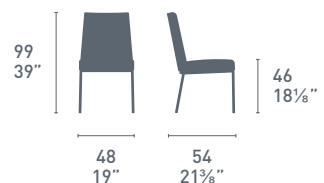

CB/1280

						Ekos
P128	G8J	P128	G8L	P128	G8Q	NEW
						Ekos
P201	G8J	P201	G8L	P201	G8Q	NEW