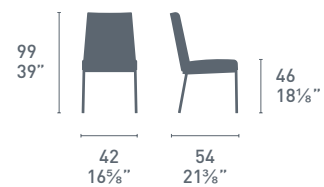

CB/1365

P95

459

460

C6A

Net