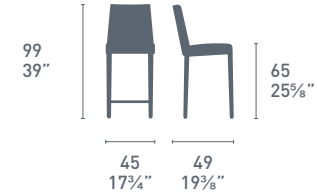

CB/1188

CB/1190

CB/1189

P128

Ekos

G8J

G8L

Suite