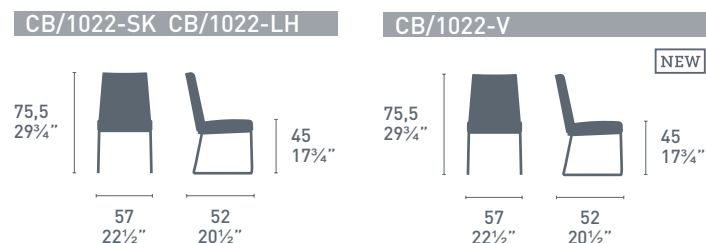

>PP<

P942

P946

P947

>PP<

Neon

Neon CB/1313
P94
Sedia / Chair
Cocktail CB/4759
P15 / P421
Tavolo / Table

NOTE
 CB/1084 - CB/1087 - CB/1088 -
 CB/1111 - CB/624 solo/only P77