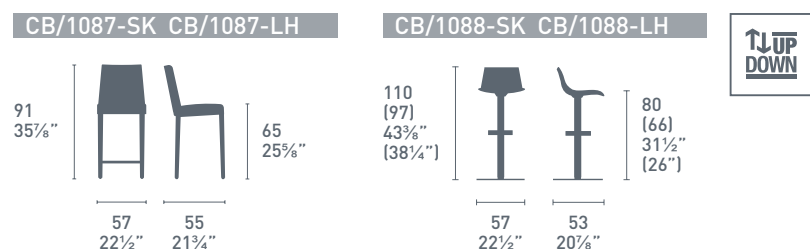

>PP<

P942

P946

P947

>PP<

Neon

Neon CB/1313
P94
Sedia / Chair
Cocktail CB/4759
P15 / P421
Tavolo / Table

NOTE
 CB/1084 - CB/1087 - CB/1088 -
 CB/1111 - CB/624 solo/only P77