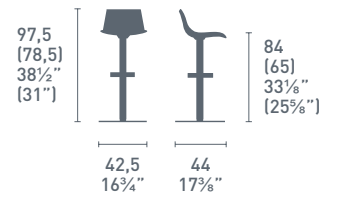

CB/1038

CB/1049

CB/1050

CB/1039

CB/1475

	CB/1038	CB/1039	CB/1049	CB/1050	CB/1475
P77	●	●	●	●	●
P94	●	●	●	●	●
P95	●	●	●	●	●

Ice

Ice CB/1038
P77 / P848
Sedia / Chair
Key CB/4044-VR
P176 / GTA
Tavolo / Table