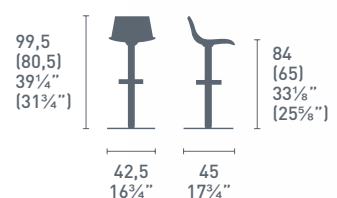

Latina Low CB/1465
P132 / A02
Sedia / Chair
Maestro CB/4086
P132 / GTG
Tavolo / Table

CB/1273-A

CB/1273

CB/1269

CB/1288

CB/1270

CB/1477

CB/1273 CB/1273-A CB/1269 CB/1270 CB/1288 CB/1477