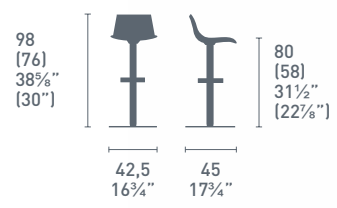

Latina Low CB/1465
P132 / A02
Sedia / Chair
Maestro CB/4086
P132 / GTG
Tavolo / Table

CB/1273-A

CB/1273

CB/1269

CB/1288

CB/1270

CB/1477

CB/1273 CB/1273-A CB/1269 CB/1270 CB/1288 CB/1477