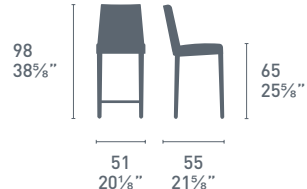

CB/1536

CB/1542

CB/1543

P12 P19W P27

P128 P201 P132

P176 P328

Berna

1SA3 1SA6 1SB2

Ekos

G8J G8K G8L

Ekos

G8N G8Q

CB/1536

CB/1542 CB/1543

Siren