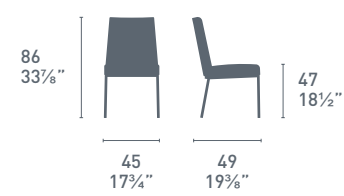

CB/1188

CB/1190

CB/1189

P128

Ekos

G8J

G8L

Suite