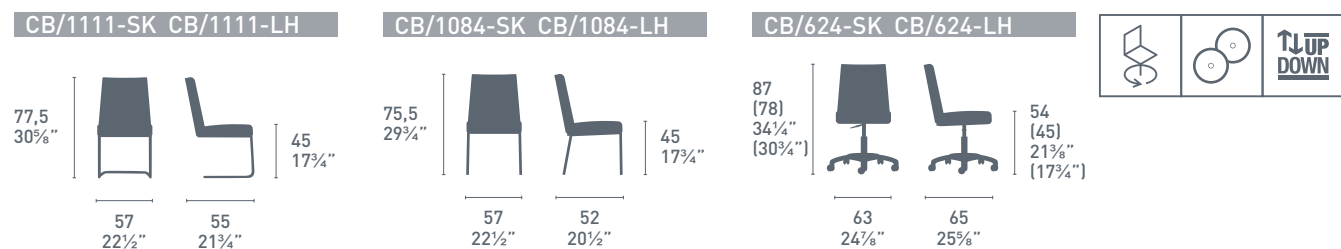

>PP<

P942

P946

P947

>PP<

Neon

Neon CB/1313
P94
Sedia / Chair
Cocktail CB/4759
P15 / P421
Tavolo / Table

NOTE
 CB/1084 - CB/1087 - CB/1088 -
 CB/1111 - CB/624 solo/only P77