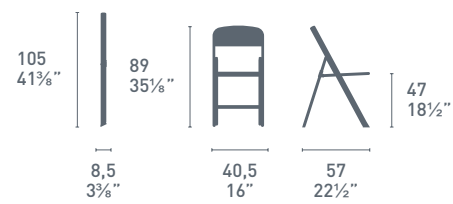

CB/1196

P87

P128

P290

CB/5073 FLAT

FLAT
gancio da fissare a muro
con tasselli per appendere
n. 2 sedie Ambra
to be fitted with dowels
to the wall to hold
n. 2 Ambra chairs

Ambra

Ambra CB/1196
P87 / P128
Sedia / Chair