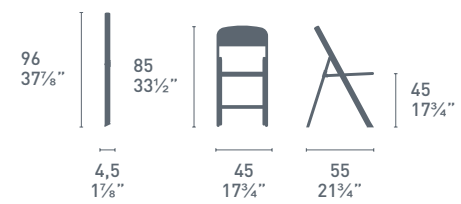

CB/205

P83

>ALU<

Net

460