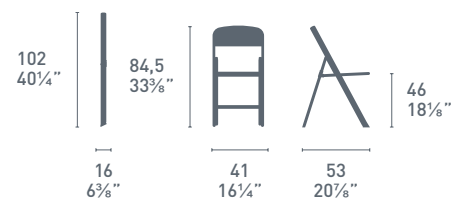

459

460

C6A

Net

Wave

Wave CB/1365
P95 / 460
Sedia / Chair
Aladino CB/4742-V
P95 / GEW
Tavolo / Table

CB/1395

P77