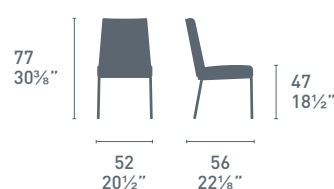

CB/1536

CB/1542

CB/1543

P12 P19W P27

P128 P201 P132

P176 P328

Berna

1SA3 1SA6 1SB2

Ekos

G8J G8K G8L

Ekos

G8N G8Q

CB/1536

CB/1542 CB/1543

Siren