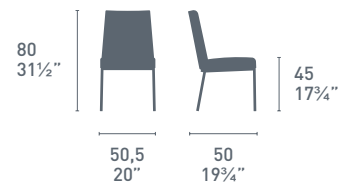

CB/1042

P94

P100

P900

P942

>PP<

P946

P947

P973

>PP<