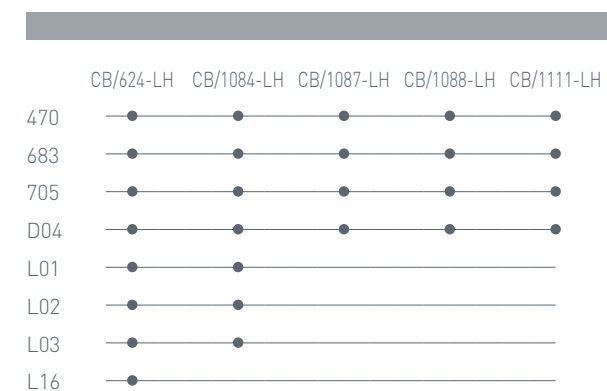

>PP<

P942

P946

P947

>PP<

Neon

Neon CB/1313
P94
Sedia / Chair
Cocktail CB/4759
P15 / P421
Tavolo / Table

NOTE
 CB/1084 - CB/1087 - CB/1088 -
 CB/1111 - CB/624 solo/only P77