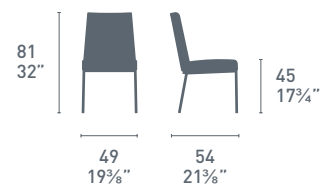

CB/1507

CB/1541