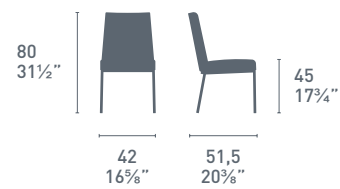

CB/1528

CB/1529

CB/1540

NOTE
P132 solo/only P94 - P900

Jelly