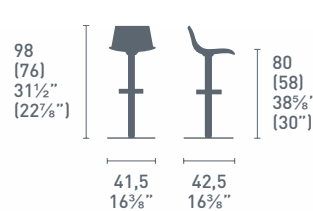

L'Eau CB/1273
P77 / P296
Sedia / Chair
Key CB/4044-VQ
P176 / GTA
Tavolo / Table

L'Eau

CB/1298

CB/1298-I

CB/1427

CB/1428

CB/1405

	P77	P94	P95
CB/1298	●	●	●
CB/1298-I	●	●	●
CB/1405	●	●	●
CB/1427	●	●	●
CB/1428	●	●	●