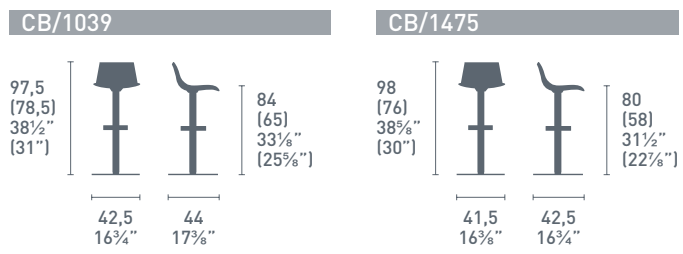

Hero CB/1085
P15 / P947 / P94
Sedia / Chair

Hero
CB/1085
P94
Sedia / Chair

Hero

Ice

Ice CB/1038
P77 / P848
Sedia / Chair
Key CB/4044-VR
P176 / GTA
Tavolo / Table

Ice CB/1049
 P77 / P799
 Ice CB/1050
 P77 / P266
 Ice CB/1475
 P77 / P852
 Sgabello / Stool