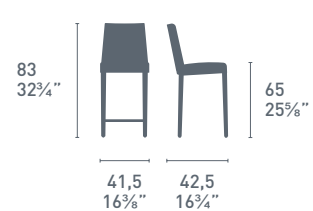

L'Eau CB/1273
P77 / P296
Sedia / Chair
Key CB/4044-VQ
P176 / GTA
Tavolo / Table

L'Eau

CB/1298

CB/1298-I

CB/1427

CB/1428

CB/1405

	P77	P94	P95
CB/1298	●	●	●
CB/1298-I	●	●	●
CB/1405	●	●	●
CB/1427	●	●	●
CB/1428	●	●	●