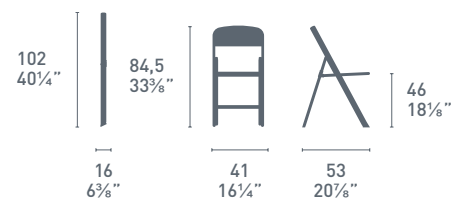

CB/1395

P77

460

Net

AJ0

AJ9

Net Tarifa

CB/5073 FLAT

FLAT

gancio da fissare a muro
con tasselli per appendere
n. 2 sedie Air Folding
to be fitted with dowels
to the wall to hold
n. 2 Air Folding chairs

Air Folding

Air Folding CB/1395
P77 / AJ9
P77 / AJ0
Sedia / Chair