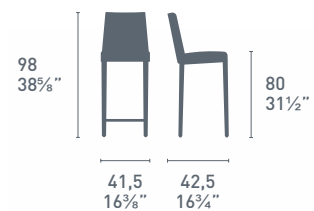

L'Eau CB/1273
P77 / P296
Sedia / Chair
Key CB/4044-VQ
P176 / GTA
Tavolo / Table

L'Eau

CB/1298

CB/1298-I

CB/1427

CB/1428

CB/1405

	P77	P94	P95
CB/1298	●	●	●
CB/1298-I	●	●	●
CB/1405	●	●	●
CB/1427	●	●	●
CB/1428	●	●	●