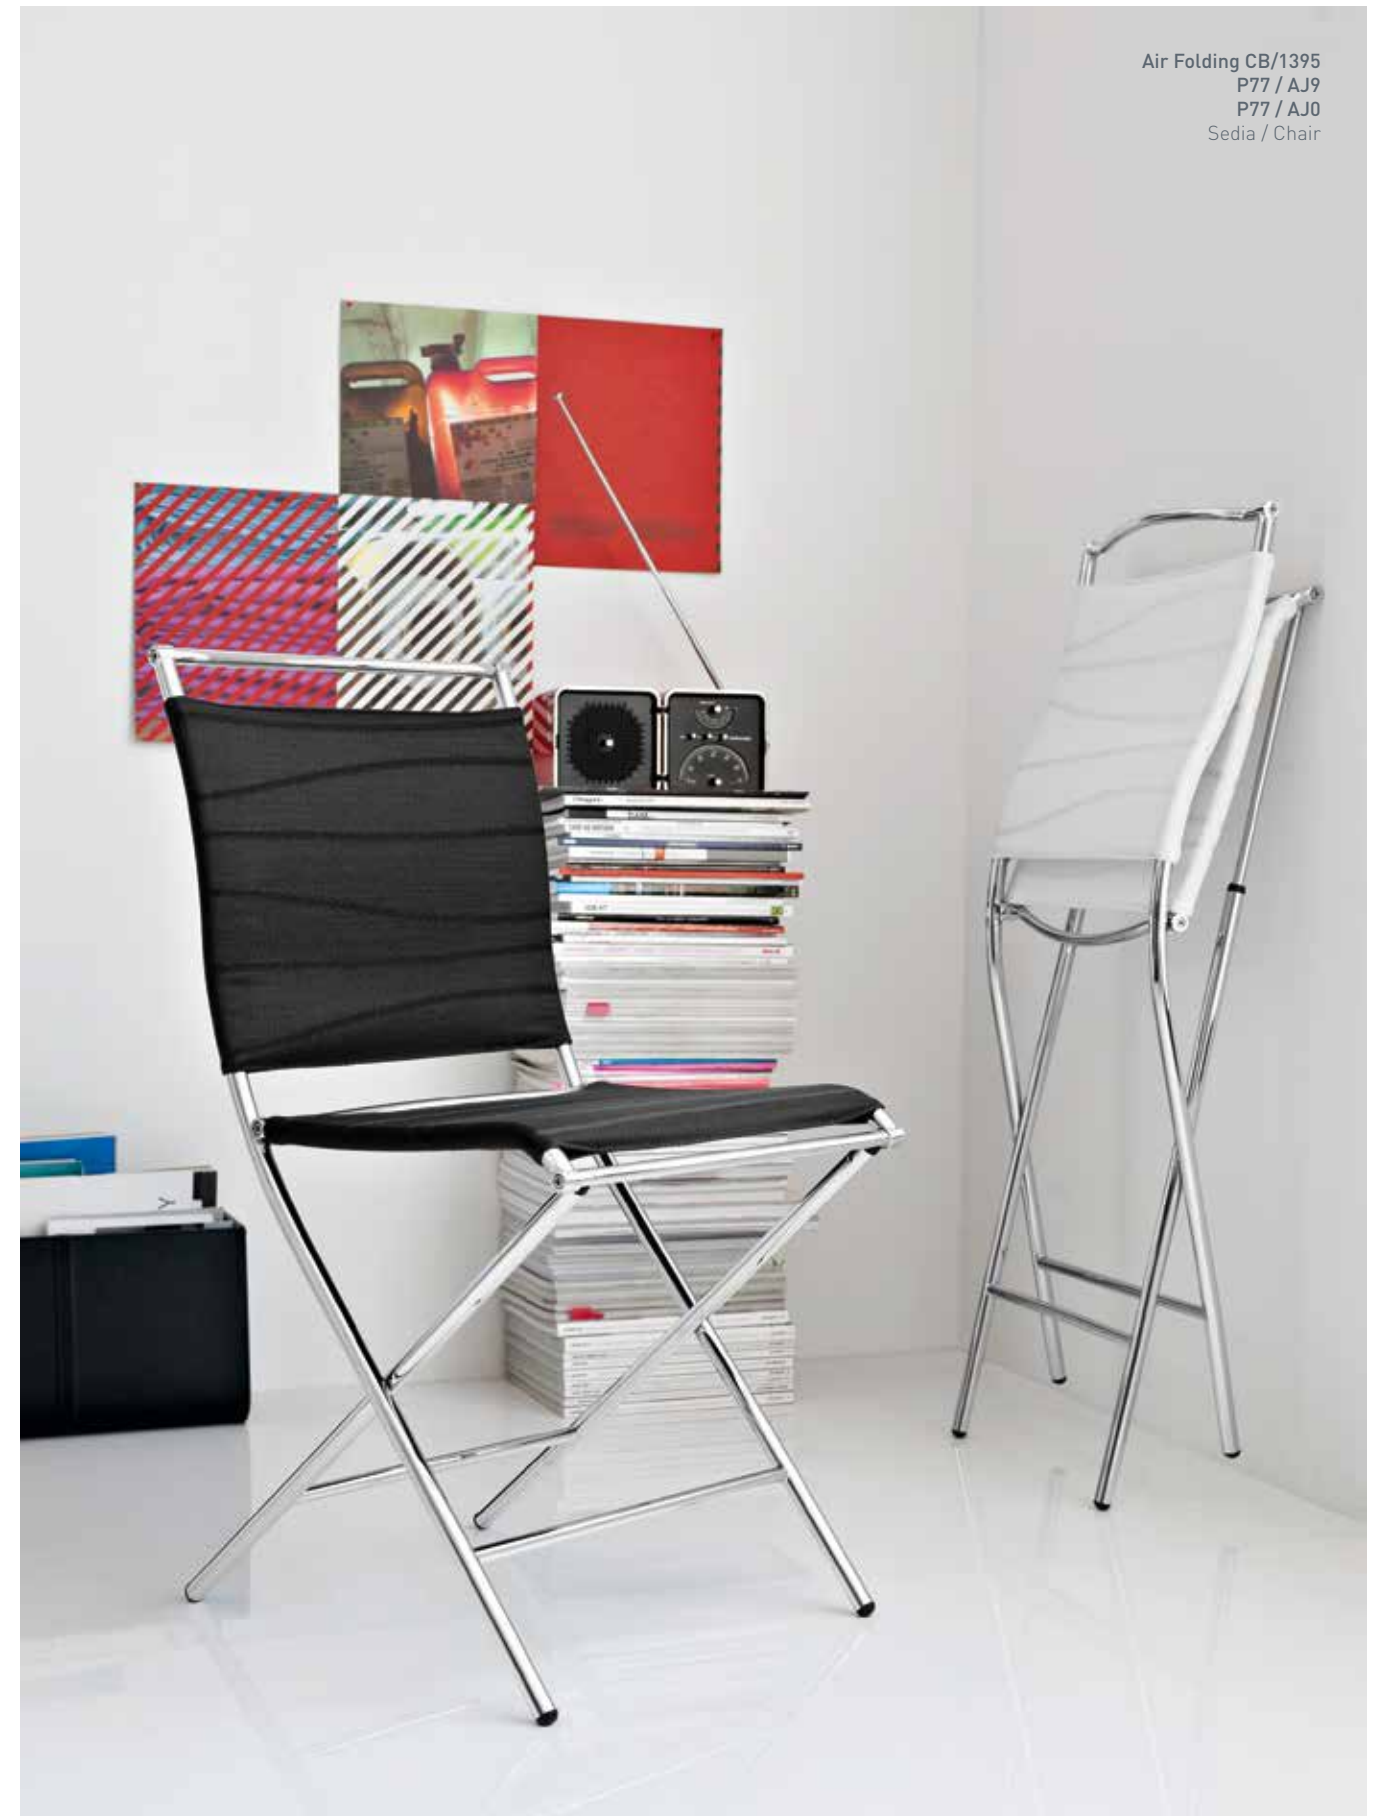

AJ0

AJ9

Net Tarifa

CB/5073 FLAT

FLAT

gancio da fissare a muro
con tasselli per appendere
n. 2 sedie Air Folding
to be fitted with dowels
to the wall to hold
n. 2 Air Folding chairs

Air Folding

Air Folding CB/1395
P77 / AJ9
P77 / AJ0
Sedia / Chair