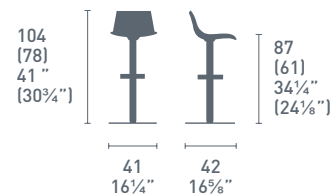

CB/1040

P77

P260

P265

>PU<

Fly