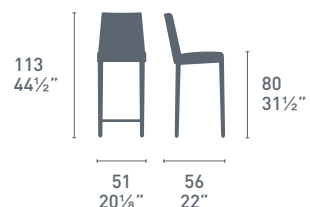

CB/1536

CB/1542

CB/1543

P12 P27 P128

P201 P132

P176 P328

Berna

1SA3 1SA6 1SB2

Ekos

G8J G8K G8L

Ekos

G8N G8Q

CB/1536

CB/1542 CB/1543

Siren