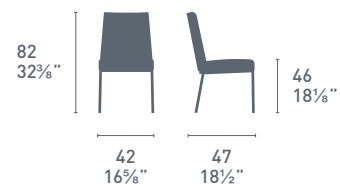

CB/129

CB/76

P95

P03

P87

P94

480

Sonor

481

Carbon Look

X-Press