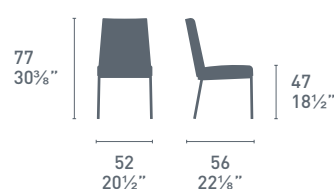

CB/1536

CB/1542

CB/1543

P12 P27 P128

P201 P132

P176 P328

Berna

1SA3 1SA6 1SB2

Ekos

G8J G8K G8L

Ekos

G8N G8Q

CB/1536

CB/1542 CB/1543

Siren