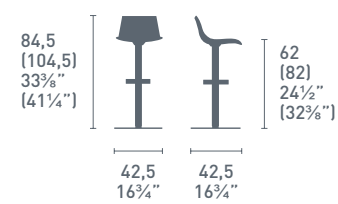

CB/1345-LH