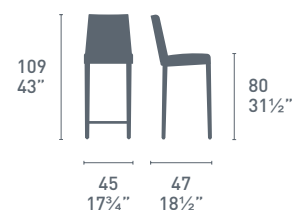

Escudo CB/1526
P94 / G8K
Sedia / Chair

Escudo

CB/1139

CB/1140

CB/1515

- | | | |
|------|------|------|
| | | |
| P02 | P128 | P132 |
| | | |
| P94 | P100 | P139 |
| | | |
| P176 | P328 | |

Evergreen

Evergreen CB/1139
P94
Sedia / Chair
New Smart CB/4704-V
P94 / GEW
Tavolo / Table