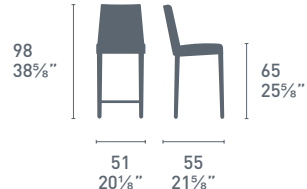

CB/1536

CB/1542

CB/1543

P12 P27 P128

P201 P132

P176 P328

Berna

1SA3 1SA6 1SB2

Ekos

G8J G8K G8L

Ekos

G8N G8Q

CB/1536

CB/1542 CB/1543

Siren