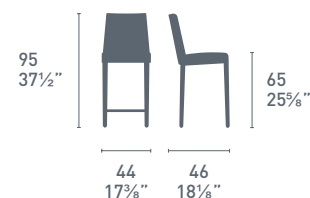

Escudo CB/1526
P94 / G8K
Sedia / Chair

Escudo

CB/1139

CB/1140

CB/1515

- | | | |
|------|------|------|
| | | |
| P02 | P128 | P132 |
| | | |
| P94 | P100 | P139 |
| | | |
| P176 | P328 | |

Evergreen

Evergreen CB/1139
P94
Sedia / Chair
New Smart CB/4704-V
P94 / GEW
Tavolo / Table