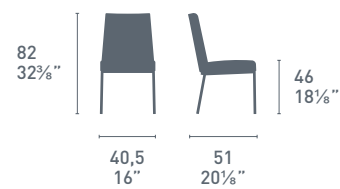

>SAN<

Led W

Led W CB/1541
P02 / P799
Sgabello / Stool

Led W CB/1507
P02 / P799
P02 / P852
Sedia / Chair

Led W

CB/1304

CB/1300

P77 P94 P95