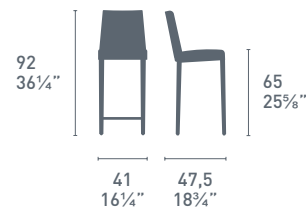

CB/129

CB/76

P95

P03

P87

P94

480

Sonor

481

Carbon Look

X-Press