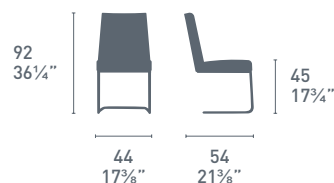

Cortina

Cortina CB/1280
P201 / G8L
Sedia / Chair
Mikado CB/4728-V
P201 / GTR
Tavolo / Table

CB/1095 CB/1095-LH

CB/1096 CB/1096-LH

CB/1097 CB/1097-LH

Cruiser

Cruiser CB/1095
P95 / A08
Sedia / Chair
Cruiser CB/1097
P95 / A02
Poltrona / Armchair