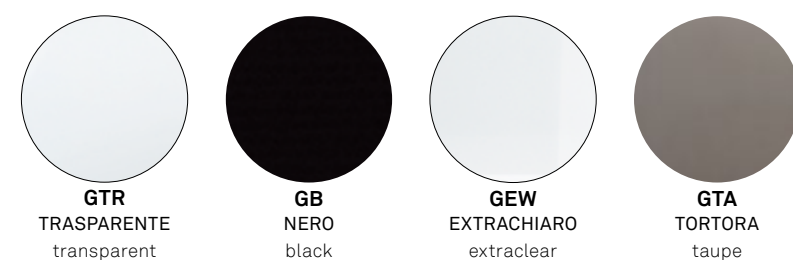

VETRI / VETRI SERIGRAFATI | GLASS / FROSTED GLASS