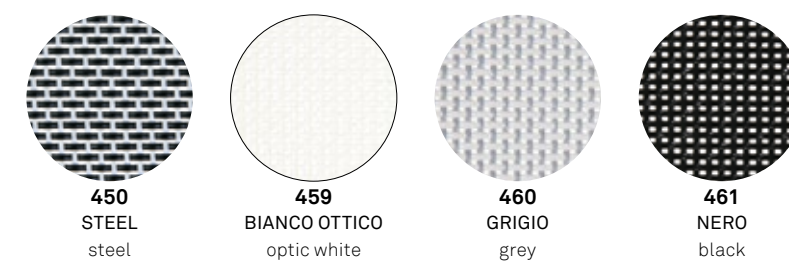

NET | 77% PVC - 23% PL gr/m² 560