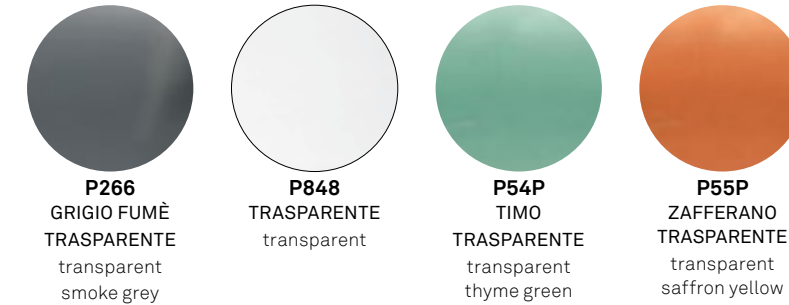

METALLI | METALS

FINITURE OPACHE | MATT FINISHES

PLASTICHE TRASPARENTI | TRANSPARENT PLASTICS

MATERIALI SINTETICI LAVABILI | WASHABLE SYNTHETIC FABRICS

CARBON LOOK - SONOR | 84% PVC - 11% PL - 5% PU gr/m² 640