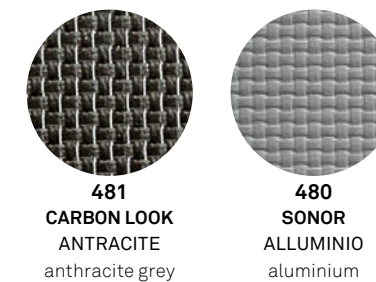

METALLI | METALS

FINITURE OPACHE | MATT FINISHES

PLASTICHE TRASPARENTI | TRANSPARENT PLASTICS

MATERIALI SINTETICI LAVABILI | WASHABLE SYNTHETIC FABRICS

CARBON LOOK - SONOR | 84% PVC - 11% PL - 5% PU gr/m² 640