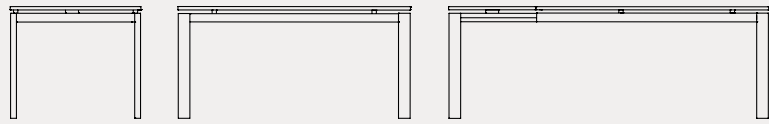

tavoli | tables

Gate

CB4088-R 160
160(220)x90 cm

CB4088-R 180
180(240)x100 cm

gambe | legs

metallo | metal

piano | top

ceramica | ceramic