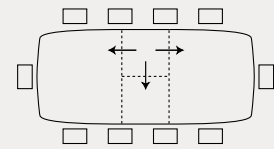

CB4783-R 180
180(230)x100 cm