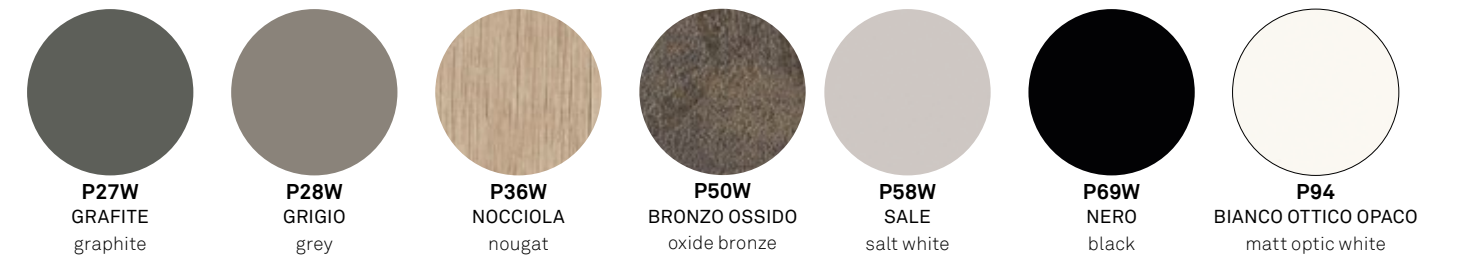

LAMINATI STRATIFICATI HPL | MULTILAYER LAMINATE TOPS (HPL)

Il laminato stratificato utilizzato è un materiale autoportante di spessore 10mm costituito da più strati di materiale fibroso impregnati con resine termoindurenti e pressati tra loro ad alta pressione. La superficie esterna del pannello è realizzata in laminato decorativo a base di resine termoindurenti.

This multilayer laminate is a 10 mm thick, self-supporting material formed with different layers of fibrous material absorbed with thermosetting resins and pressed together under high pressure. The external surface of the panel is a decorative laminate made with a base of thermosetting resins.