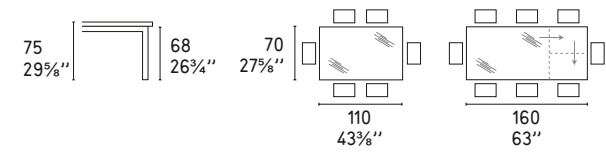

PERFORMANCE

Design: Calligaris Studio

CS/4031-MV 110