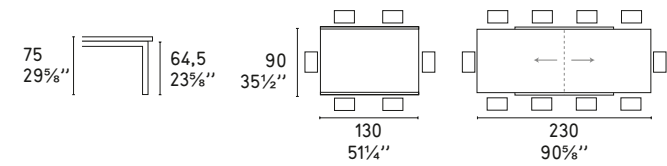

VERO

Design: Edi e Paolo Ciani

CS/4004-LR