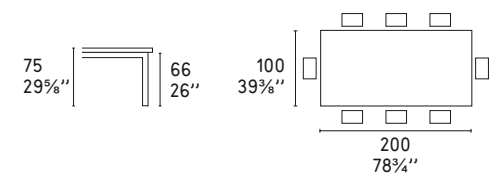

CS/4048-FRW

Quadra CS/346
Sedia / Chair