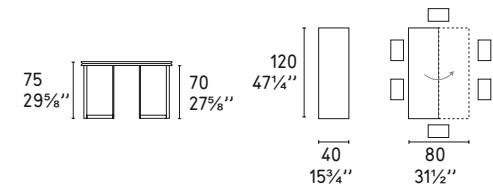

OPTION

Design: Calligaris Studio

CS/4036-M

Drop CS/5034-P
Specchio / Mirror