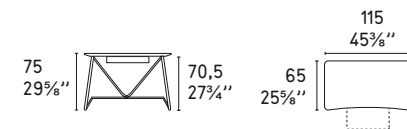

DUKE DESK

Design: Calligaris Studio

CS/4034

Jam CS/623
Sedia / Chair