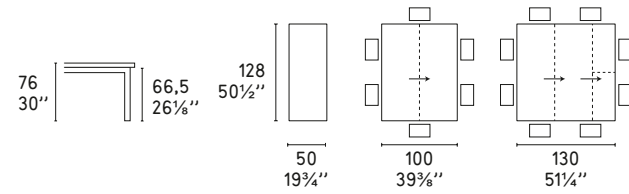

CS/4059-ML 130