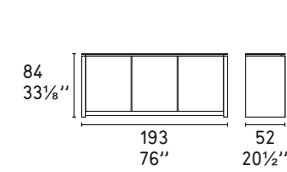

CS/6029-6 L

CS/6029-7 L

Sami CS/1472
Sedia / Chair

PASSWORD

Design: Calligaris Studio

CS/6031-1

CS/6031-2

CS/6031-3