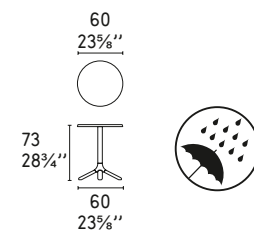

AREA T

Design: Design Lab

CS/4067-A D60

CS/4067-A D65 H

Area 51 CS/1042
Sedia / Chair