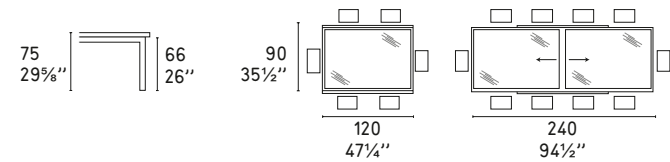

CS/368-VR

P128

GB

GN

GQ

TEMPERED

CS/368-VQ		
GB	GN	GQ
P128		•

CS/368-VR		
GB	GN	GQ
P128	•	•