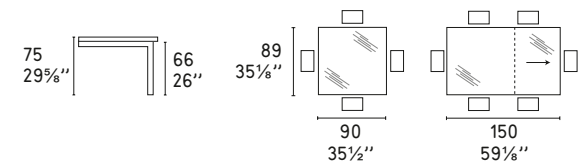

KEY

Design: Calligaris Studio

CS/4044-VQ