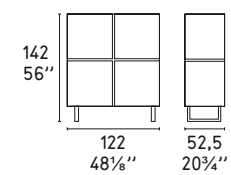

SEATTLE

Design: Calligaris Studio

CS/6004-5