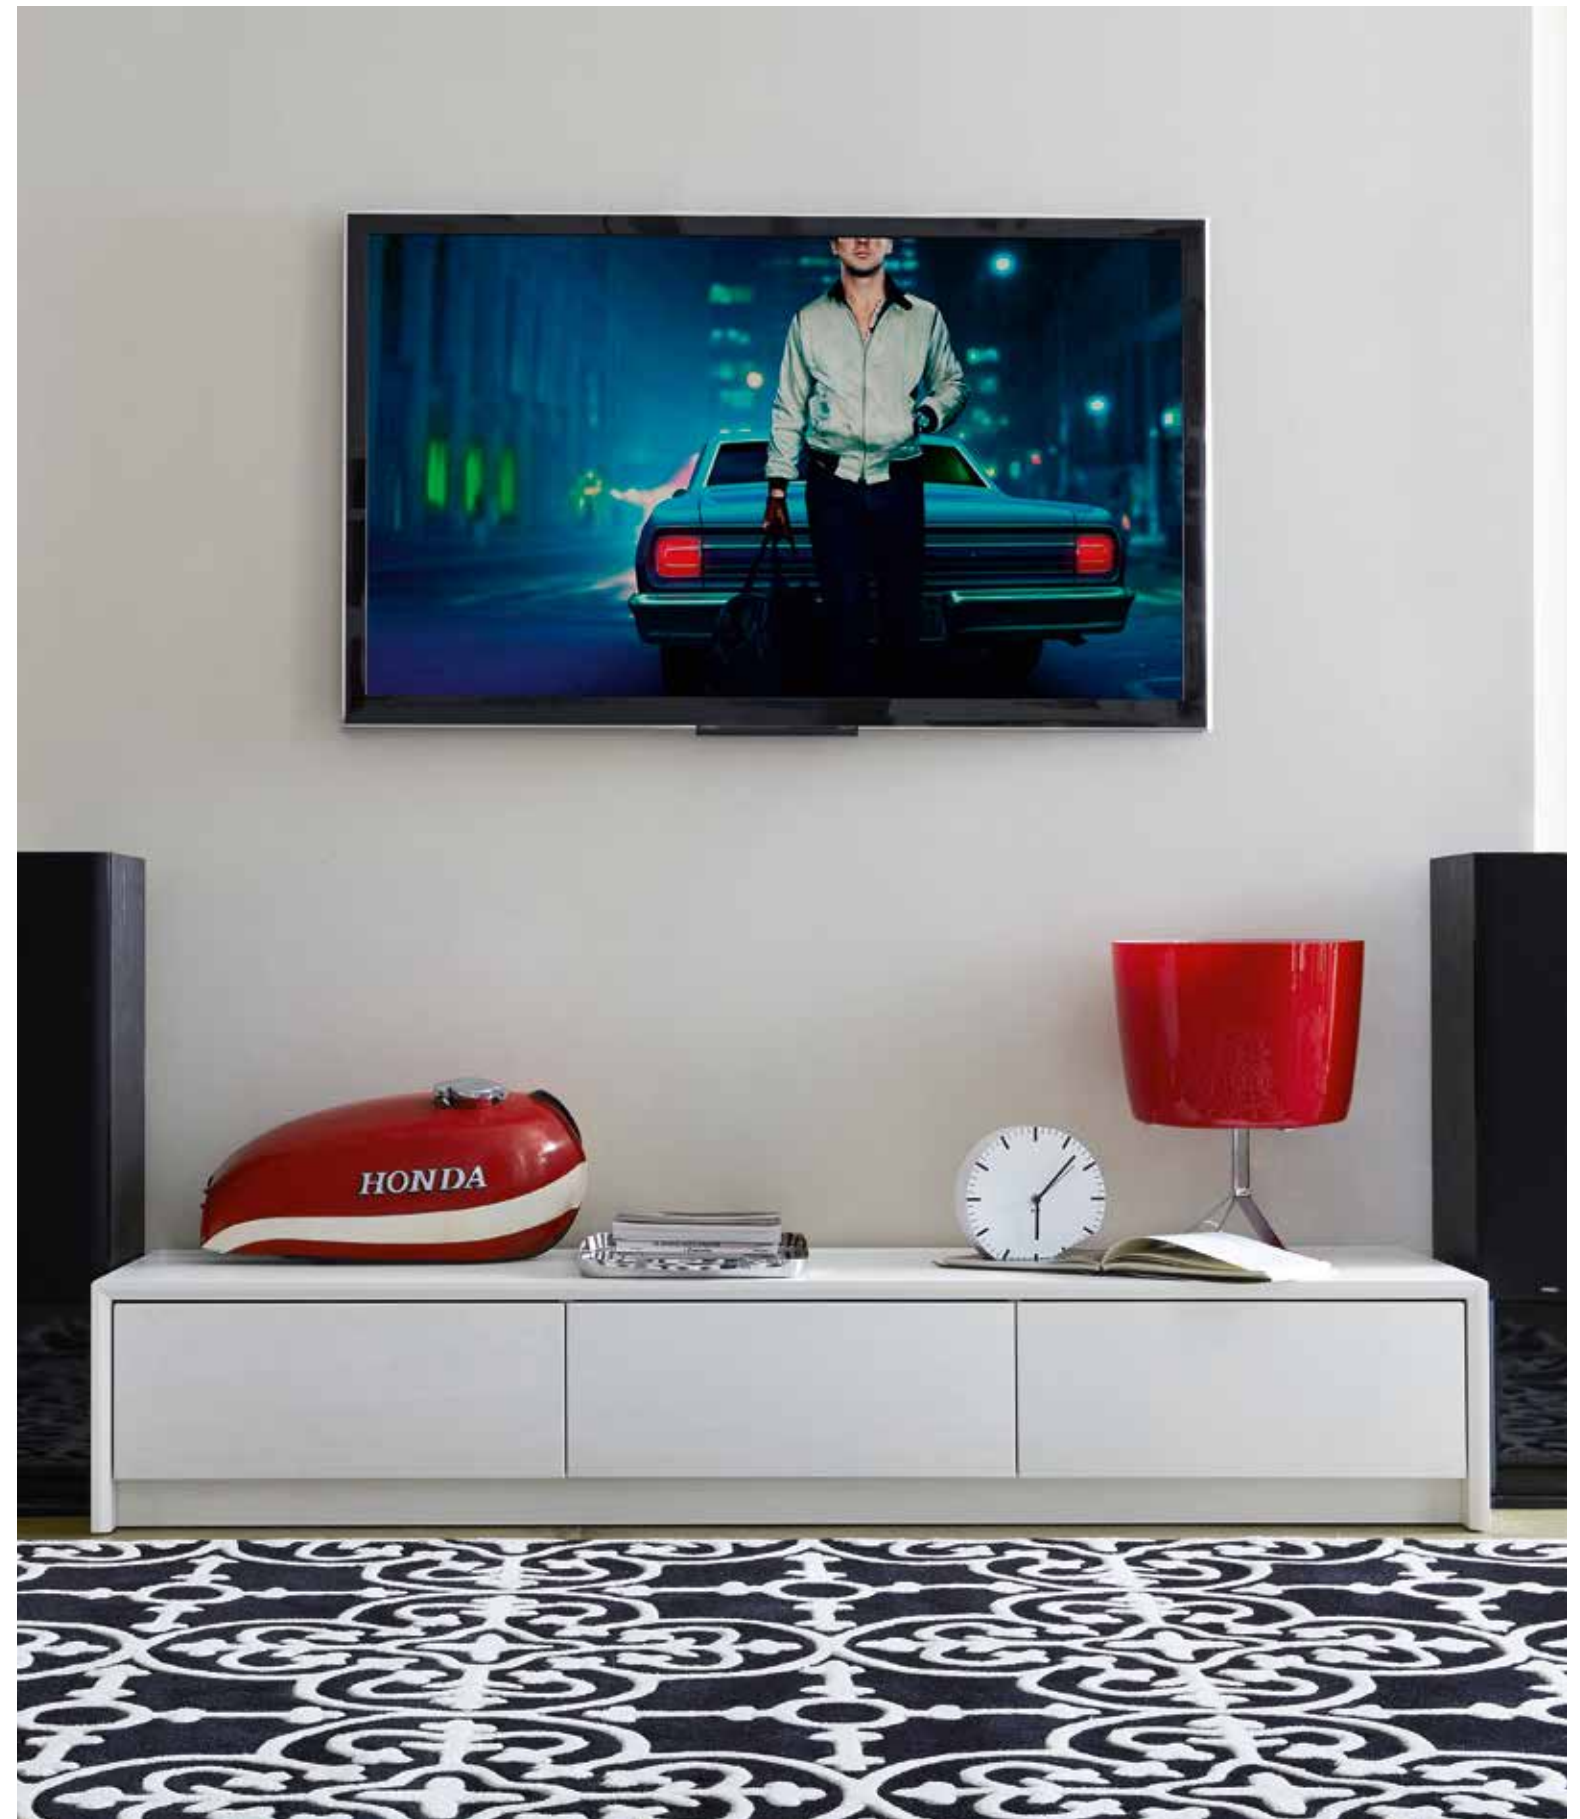

CS/6031-4

CS/6031-5

CS/6031-6

CS/6031-7

L'Eau CS/1273
Sedia / Chair

SEATTLE

Design: Calligaris Studio

CS/6004-1