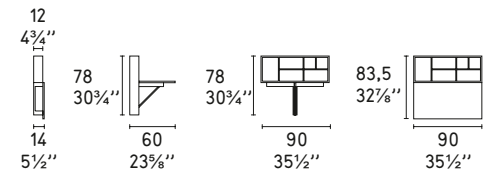

SPACEBOX

Design: Calligaris Studio

CS/4061

Congress CS/1252
Sedia / Chair
Crossover CS/1271
Pouf / Ottoman