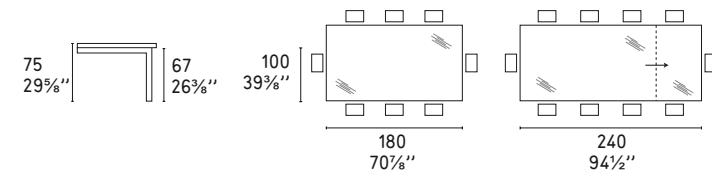

ROYAL NEW

Design: Calligaris Studio

CS/4082-MV