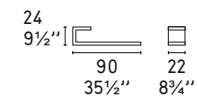

CS/6004-7L