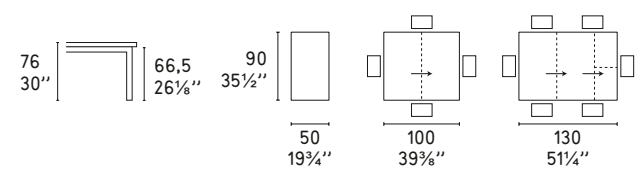

BARON X-TENSION

Design: Calligaris Studio

CS/4059-ML 90