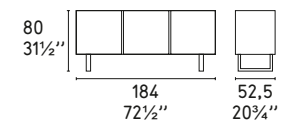

SEATTLE

Design: Calligaris Studio

CS/6004-2