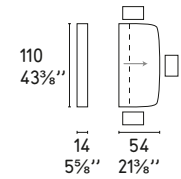

Design: Calligaris Studio

CS/4046

Skip CS/207
Sedia pieghevole / Folding chair

OLIVIA BAR

Design: Edi e Paolo Ciani

CS/4024

Bordo alluminio
Aluminium edge

Skip CS/207
Sedia pieghevole / Folding chair