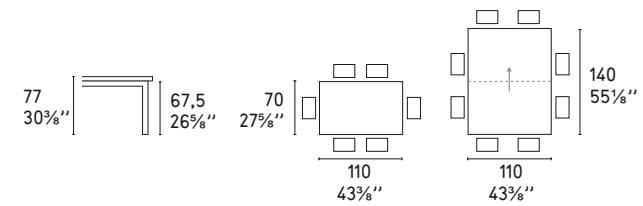

SNAP BOOK NEW

Design: Calligaris Studio

CS/4085-ML 70

P13W

P14W

P16

P94

P165

P176