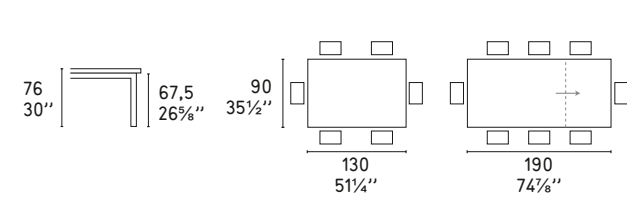

Design: Calligaris Studio

CS/4085-ML 110

CS/4085-ML 120

CS/4085-ML 130

CS/4085-ML 40

SNAP CONSOLLE

—
Bohème CS/1257
Sedia / Chair

SNAP BOOK NEW