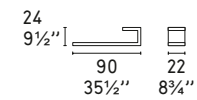

CS/6004-7R