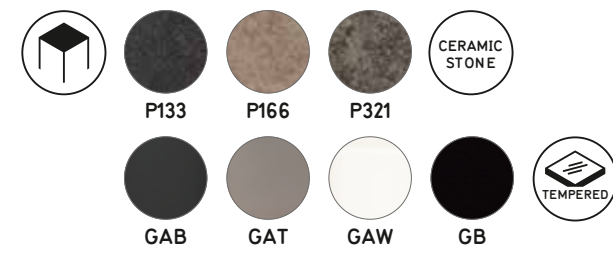

Design: Calligaris Studio

CS/4069-CLL 140

Boheme CS/1393
Sgabello / Stool

SINCRO NEW

Design: Calligaris Studio

CS/4087

Club CS/1462
Sedia / Chair
Mag wood CS/6029-7 L
Credenza / Sideboard

SNAP NEW