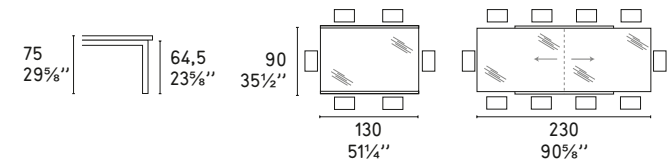

CS/4004-VR