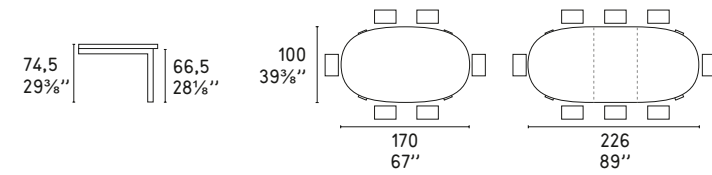

REGENCY

Design: Calligaris Studio

CS/4030-E