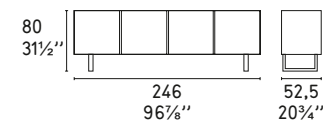

SEATTLE

Design: Calligaris Studio

CS/6004-3