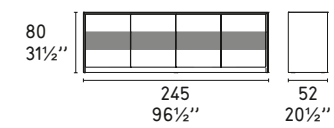

CS/6031-4

CS/6031-5

CS/6031-6

CS/6031-7

L'Eau CS/1273
Sedia / Chair

SEATTLE

Design: Calligaris Studio

CS/6004-1