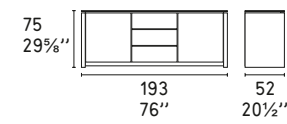

CS/6029-1A L