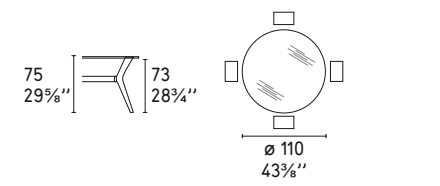

Ice CS/1038
Sedia / Chair

TOKYO

Design: Fabio Di Bartolomei

CS/18-RC 160 G

CS/18-RC 180 G

CS/18-RD 110 G

—
Latina CS/260
Sedia / Chair

TWO NEW