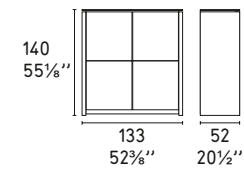

CS/6029-6 L

CS/6029-7 L

Sami CS/1472
Sedia / Chair

PASSWORD

Design: Calligaris Studio

CS/6031-1

CS/6031-2

CS/6031-3