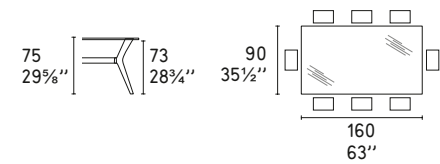

Ice CS/1038
Sedia / Chair

TOKYO

Design: Fabio Di Bartolomei

CS/18-RC 160 G

CS/18-RC 180 G

CS/18-RD 110 G

—
Latina CS/260
Sedia / Chair

TWO NEW