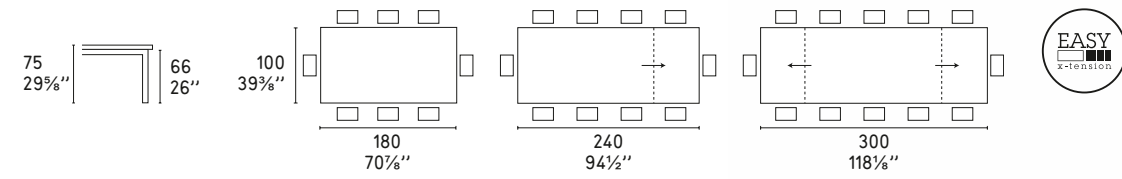

TWO NEW

Design: Calligaris Studio

CS/4083-R