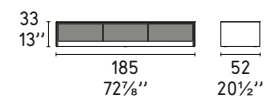

CS/6031-4

CS/6031-5

CS/6031-6

CS/6031-7

L'Eau CS/1273
Sedia / Chair

SEATTLE

Design: Calligaris Studio

CS/6004-1