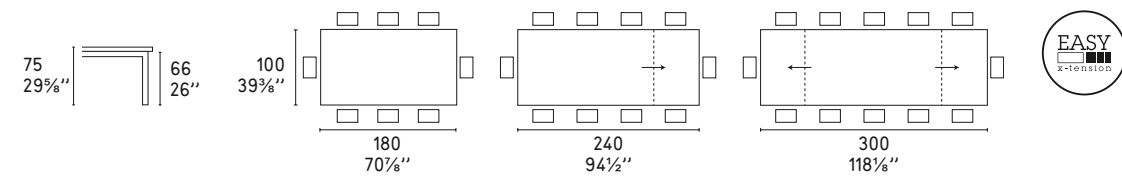

PARENTESI

Design: Stefano Cavazzana / Calligaris Studio

CS/4027-R

CS/4027-FRW

Cruiser CS/1096
Sedia / Chair

PARK

Design: Calligaris Studio

CS/4039-R