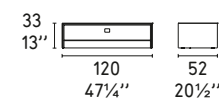

PASSWORD

Design: Calligaris Studio