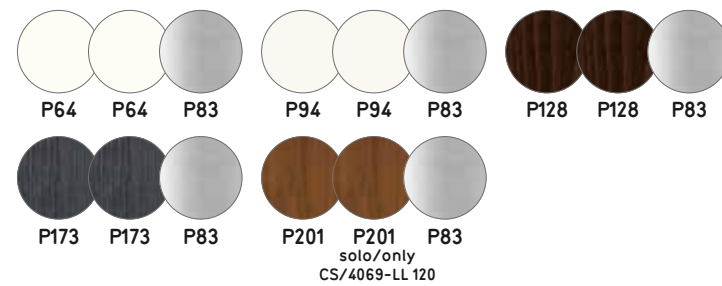

CS/4069-LL 120