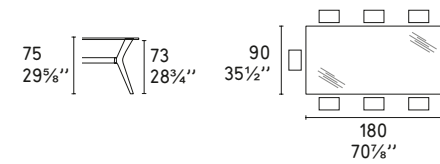

Ice CS/1038
Sedia / Chair

TOKYO

Design: Fabio Di Bartolomei

CS/18-RC 160 G

CS/18-RC 180 G

CS/18-RD 110 G

—
Latina CS/260
Sedia / Chair

TWO NEW