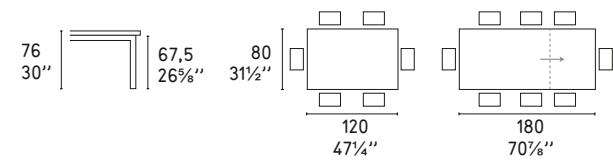

CS/4085-ML 120