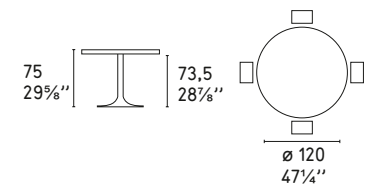

PLANET

Design: Calligaris Studio

CS/4005 | CS/4005-V