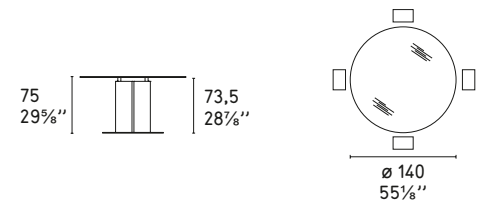

MAESTRO NEW

Design: Dondoli e Pocci

CS/4086

—
Latina Low CS/1465
Sedia / Chair

ODYSSEY

Design: Calligaris Studio

CS/4043

CS/4043-FRD G