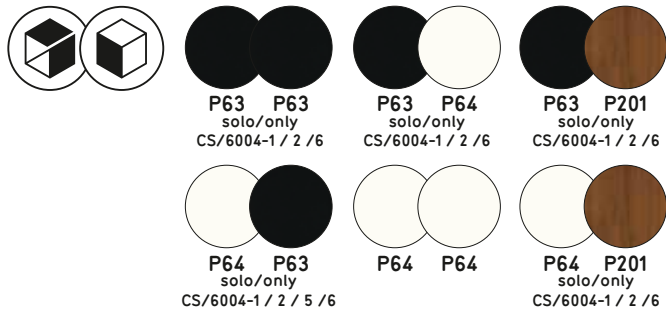

SEATTLE

Design: Calligaris Studio