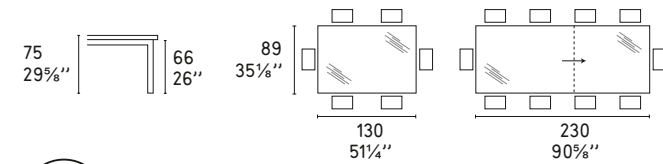

CS/4044-VR