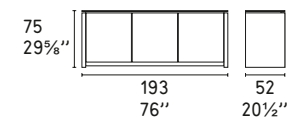

MAG WOOD NEW

Design: Calligaris Studio

CS/6029-1 L