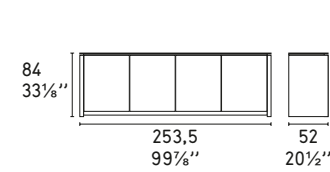

CS/6029-6 L

CS/6029-7 L

Sami CS/1472
Sedia / Chair

PASSWORD

Design: Calligaris Studio

CS/6031-1

CS/6031-2

CS/6031-3