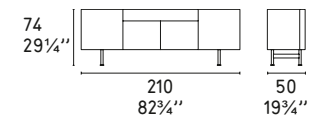

HORIZON

Design: Marelli e Molteni

CS/6017-1A