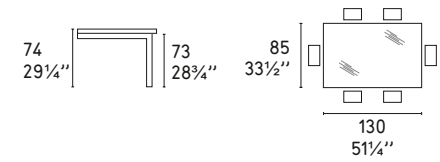

L'Eau CS/1273
Sedia / Chair

Alchemia CS/1056
Sedia / Chair

DIABLO

Design: F. Ruffini e M. Quinto

CS/366-RC 130 G

CS/366-RC 160 G

L'Eau CS/1273
Sedia / Chair

DUKE DESK