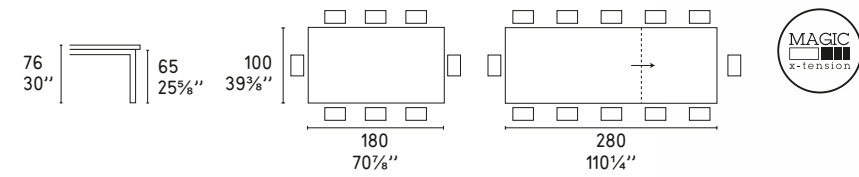

Design: Calligaris Studio

CS/4069-CLL 140

Boheme CS/1393
Sgabello / Stool

SINCRO NEW

Design: Calligaris Studio

CS/4087

Club CS/1462
Sedia / Chair
Mag wood CS/6029-7 L
Credenza / Sideboard

SNAP NEW