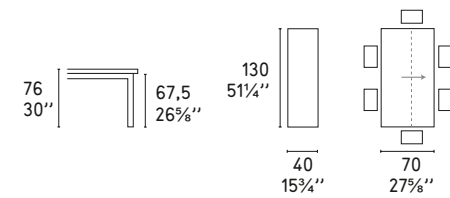

Design: Calligaris Studio

CS/4085-ML 110

CS/4085-ML 120

CS/4085-ML 130

CS/4085-ML 40

SNAP CONSOLLE

—
Bohème CS/1257
Sedia / Chair

SNAP BOOK NEW