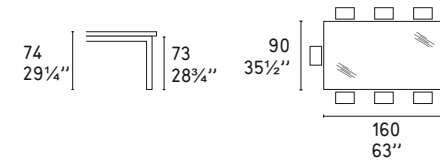

L'Eau CS/1273
Sedia / Chair

Alchemia CS/1056
Sedia / Chair

DIABLO

Design: F. Ruffini e M. Quinto

CS/366-RC 130 G

CS/366-RC 160 G

L'Eau CS/1273
Sedia / Chair

DUKE DESK