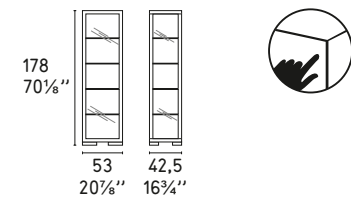

STATION

Design: Calligaris Studio

CS/580W-15P