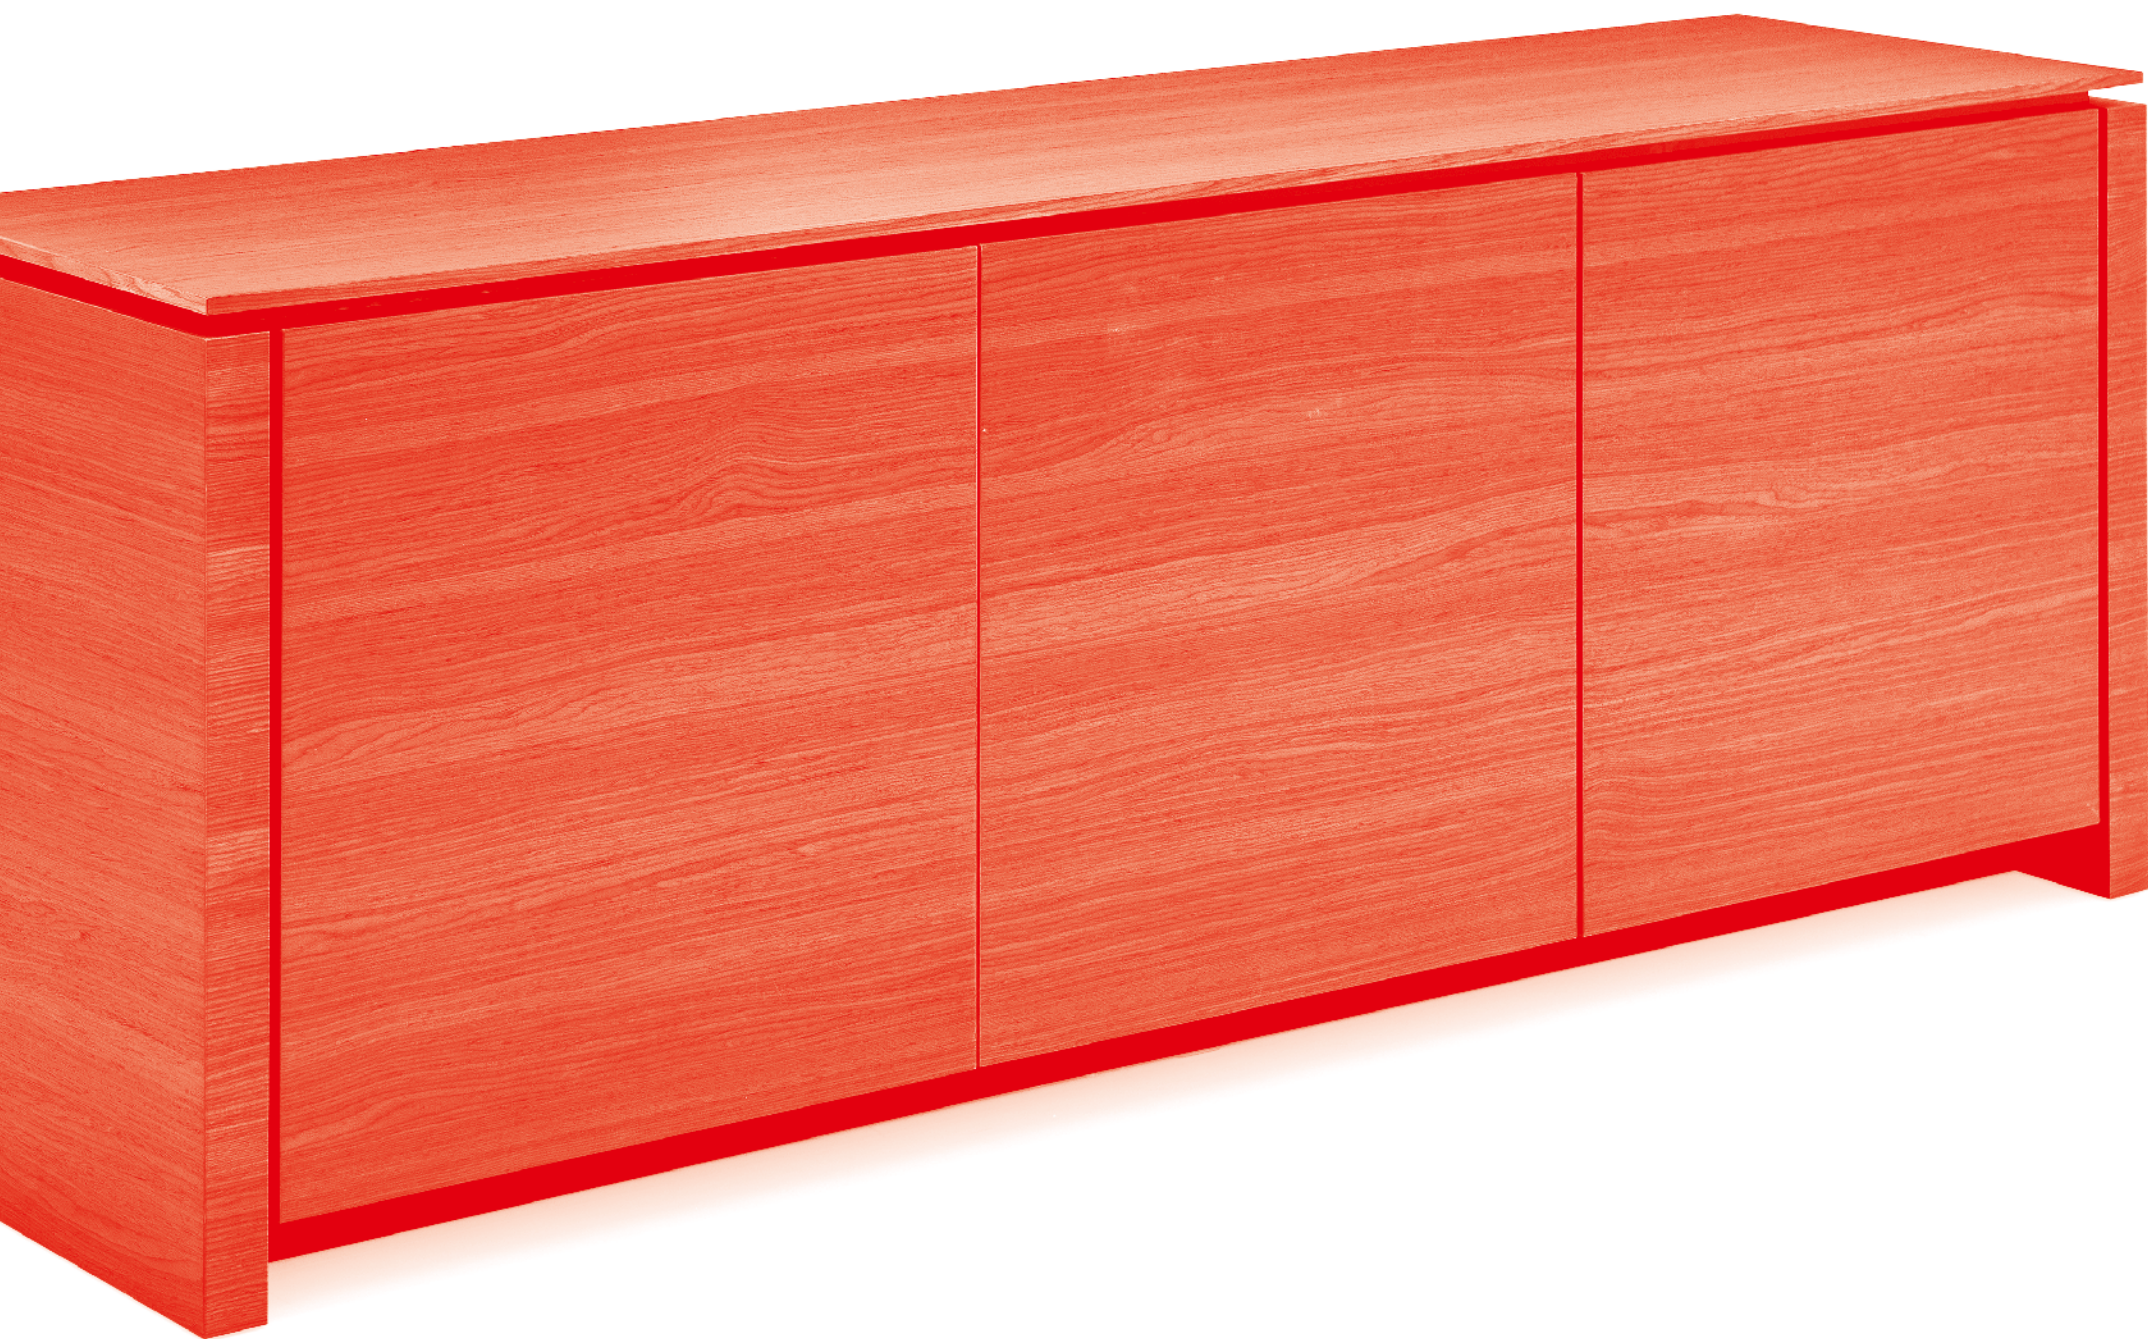

Gamera CS/1459
Sedia / Chair

Candy CS/3307
Pouf /Ottoman

MASCOTTE

Design: Edi e Paolo Ciani

CS/490

Air Folding CS/1395
Sedia pieghevole / Folding chair

MOBILI

Cabinets / Möbel / Meubles