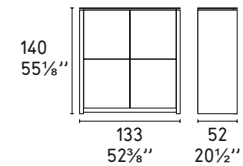

MAG

Design: Calligaris Studio

CS/6029-0

CS/6029-1

CS/6029-1A

CS/6029-2

CS/6029-3P

CS/6029-3R

CS/6029-6

CS/6029-7

CS/6029-8

CS/6029-4

CS/6029-9

Color and material options for cabinets CS/6029-0 through CS/6029-8:

- Material icons: Solid, Glass, Tempered Glass.
- Color combinations:
  - P48 (Dark Grey) / GTA (Light Grey)
  - P48 (Dark Grey) / GXW (White)
  - P64 (Light Yellow) / GWX (White)
  - P94 (Light Yellow) / GAW (White)
  - P173 (Dark Blue) / GAB (Black)
  - P201 (Dark Brown) / GB (Black)
  - P201 (Dark Brown) / GTA (Light Grey)
  - P201 (Dark Brown) / GXW (White)

	P48 GTA	P48 GXW	P64 GXW	P94 GAW	P173 GAB	P201 GB	P201 GTA	P201 GXW
CS/6029-0	•	•	•			•	•	•
CS/6029-1	•	•	•			•	•	•
CS/6029-1A	•	•	•	•	•	•	•	•
CS/6029-2	•	•	•			•	•	•
CS/6029-3P	•	•	•			•	•	•
CS/6029-3R	•	•	•	•	•	•	•	•
CS/6029-4	•	•	•	•	•	•	•	•
CS/6029-6	•	•	•	•	•	•	•	•
CS/6029-7	•	•	•	•	•	•	•	•
CS/6029-8	•	•	•			•	•	•

	P48 GTR	P64 GTR	P201 GTR
CS/6029-9	•	•	•

Color and material options for cabinet CS/6029-9:

- Material icons: Solid, Glass, Tempered Glass.
- Color combinations:
  - P48 (Dark Grey) / GTR (Light Grey)
  - P64 (Light Yellow) / GTR (Light Grey)
  - P201 (Dark Brown) / GTR (Light Grey)

Material options for cabinet CS/6029-9:

- Material icons: Solid, Glass, Tempered Glass.
- Color: GTR (Light Grey)