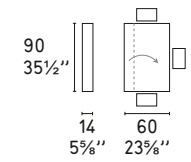

OPTION

Design: Calligaris Studio

CS/4036-M

Drop CS/5034-P
Specchio / Mirror

QUADRO

Design: Calligaris Studio

CS/08

Olivia CS/208
Sedia pieghevole / Folding chair