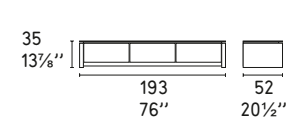

Material options for cabinet CS/6029-9:

- Material icons: Solid, Glass, Tempered Glass.
- Color: GTR (Light Grey)

MAG WOOD NEW

Design: Calligaris Studio

CS/6029-1 L

CS/6029-1A L

CS/6029-3R L

CS/6029-4 L