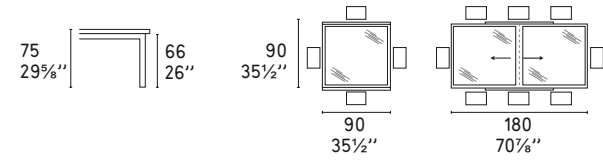

ENTERPRISE

Design: Calligaris Studio

CS/368-VQ