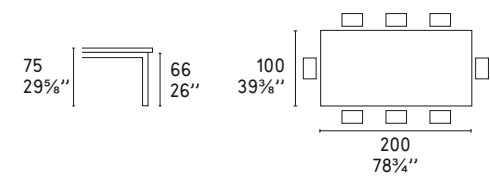

CS/4039-FRW