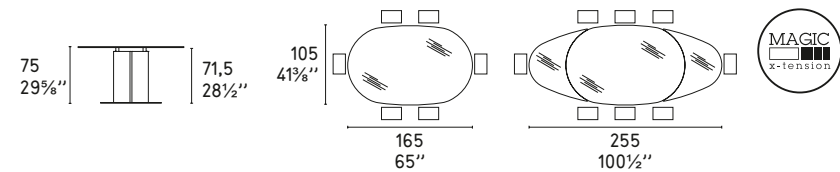

MAESTRO NEW

Design: Dondoli e Pocci

CS/4086

—
Latina Low CS/1465
Sedia / Chair

ODYSSEY

Design: Calligaris Studio

CS/4043

CS/4043-FRD G