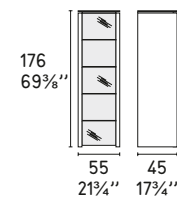

CS/6029-9

Color and material options for cabinets CS/6029-0 through CS/6029-8:

- Material icons: Solid, Glass, Tempered Glass.
- Color combinations:
  - P48 (Dark Grey) / GTA (Light Grey)
  - P48 (Dark Grey) / GXW (White)
  - P64 (Light Yellow) / GWX (White)
  - P94 (Light Yellow) / GAW (White)
  - P173 (Dark Blue) / GAB (Black)
  - P201 (Dark Brown) / GB (Black)
  - P201 (Dark Brown) / GTA (Light Grey)
  - P201 (Dark Brown) / GXW (White)

	P48 GTA	P48 GXW	P64 GXW	P94 GAW	P173 GAB	P201 GB	P201 GTA	P201 GXW
CS/6029-0	•	•	•			•	•	•
CS/6029-1	•	•	•			•	•	•
CS/6029-1A	•	•	•	•	•	•	•	•
CS/6029-2	•	•	•			•	•	•
CS/6029-3P	•	•	•			•	•	•
CS/6029-3R	•	•	•	•	•	•	•	•
CS/6029-4	•	•	•	•	•	•	•	•
CS/6029-6	•	•	•	•	•	•	•	•
CS/6029-7	•	•	•	•	•	•	•	•
CS/6029-8	•	•	•			•	•	•

	P48 GTR	P64 GTR	P201 GTR
CS/6029-9	•	•	•

Color and material options for cabinet CS/6029-9:

- Material icons: Solid, Glass, Tempered Glass.
- Color combinations:
  - P48 (Dark Grey) / GTR (Light Grey)
  - P64 (Light Yellow) / GTR (Light Grey)
  - P201 (Dark Brown) / GTR (Light Grey)

Material options for cabinet CS/6029-9:

- Material icons: Solid, Glass, Tempered Glass.
- Color: GTR (Light Grey)