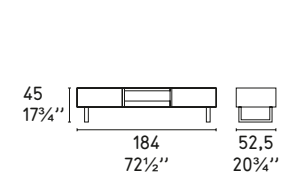

SEATTLE

Design: Calligaris Studio

CS/6004-6