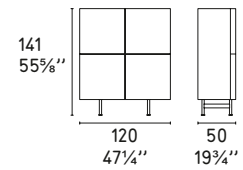

CS/6017-2A