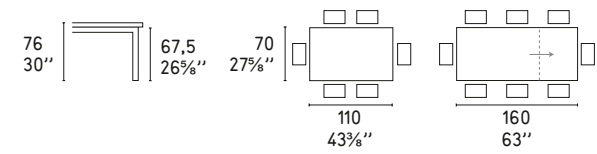

SNAP NEW

Design: Calligaris Studio

CS/4085-ML 110