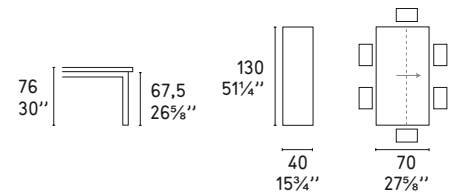

SNAP CONSOLLE NEW

Design: Calligaris Studio

CS/4085-ML 40