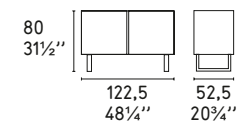

CS/6031-4

CS/6031-5

CS/6031-6

CS/6031-7

L'Eau CS/1273
Sedia / Chair

SEATTLE

Design: Calligaris Studio

CS/6004-1