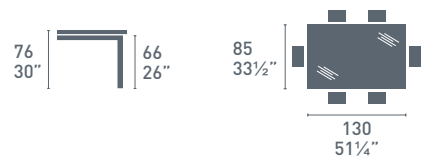

CB/4781-RC 130