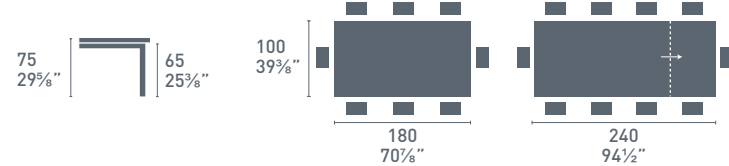

CB/4069-LL 180