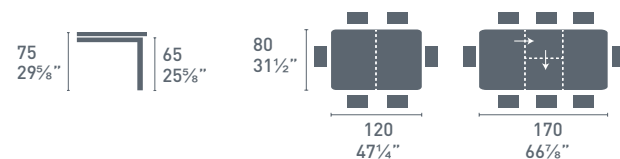

Baron Counter CB/4010-CMV
P16 / P133
Tavolo / Table
Garda CB/1688
P16 / G8R
Sgabello / Stool

CB/4094-Q 90

CB/4094-R 110

CB/4094-R 120

Dine

new

Dine CB/4094-R
P16 / P18W
Tavolo / Table
Robinson CB/1436
P176
Sedia / Chair