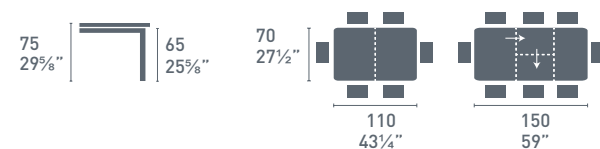

CB/4094-R 110