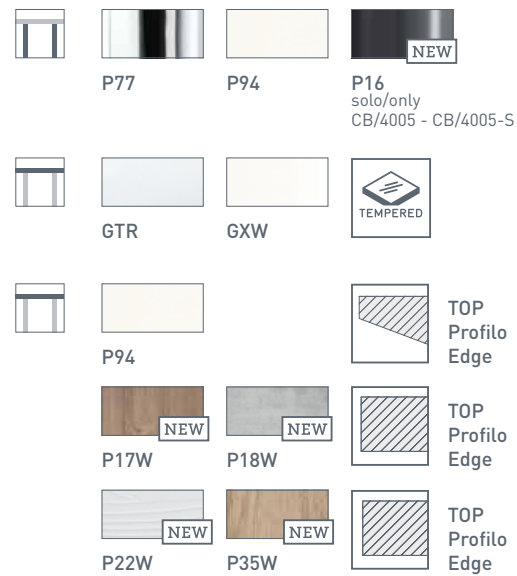

CB/4005 - CB/4005-V

CB/4005-S - CB/4005-VS