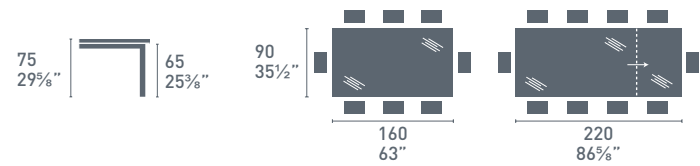

CB/4069-LV 160