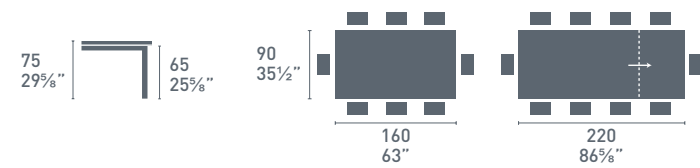

GTA

GXW

TEMPERED

Gate

glass

Gate
glass

Gate CB/4088-MV
P77 / GTA
Tavolo / Table
New York CB/1022-LH
P77 / D04
Sedia / Chair

CB/4088-ML160