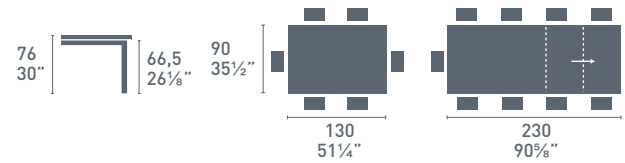

CB/4724-W 130 B