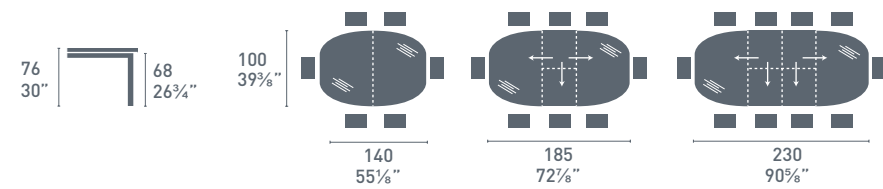

CB/4726

GEW P64

GK P128

TEMPERED

P94 P95

P274 P95