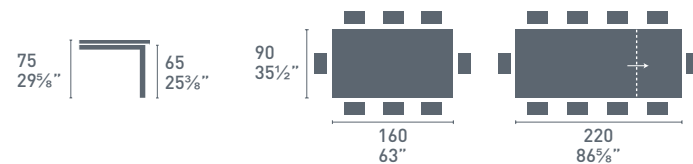

glass

Sigma glass CB/4069-LV
P173 / GAB
Tavolo / Table
Boheme CB/1257
P176 / D03

Sigma
glass

CB/4069-LL 140

CB/4069-LL 160

CB/4069-LL 180

CB/4069-XLL 180

SIGMA XL