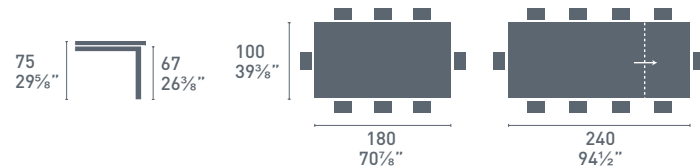

Baron CB/4010-MV
P16 / GG
Tavolo / Table
Sami CB/1472
P132 / S06
Sedia / Chair

CB/4010-ML 110

CB/4010-ML 130

CB/4010-ML 160

CB/4010-ML 180

CB/4010-ML 110

CB/4010-ML 160

CB/4010-ML 180