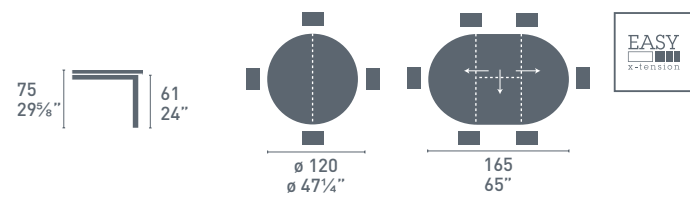

ceramic

new

Giove CB/4739
 P16 / P133
 Tavolo / Table
 Go! CB/1419
 P16 / 481
 Sedia / Chair
 Gloria CB/6100-3
 P132 / GB
 Credenza / Sideboard

Giove
ceramic

new

CB/4739

Giove

glass