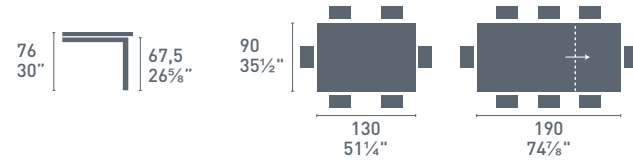

Snap CB/4085-ML
P95 / GXW
Tavolo / Table
Air CB/93
P95 / AJ0
Sedia / Chair

Snap
glass

CB/4085-ML110

CB/4085-ML 120

CB/4085-ML 130

Snap wood

Snap CB/4085-ML
P94 / P22W
Tavolo / Table
Jam CB/1059
P94 / P11P
Sedia / Chair