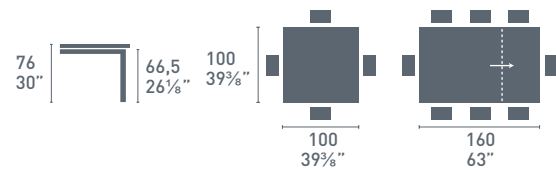

Eminence W *glass*

Eminence CB/4724-W
 P201 / P95 / GTA
 Tavolo / Table
 Siren CB/1536
 P201 / G8Q
 Sedia / Chair
 Gloria CB/6100-2
 P201 / GB
 Credenza / Sideboard

Eminence W
glass

CB/4724-W 100

CB/4724-W 110