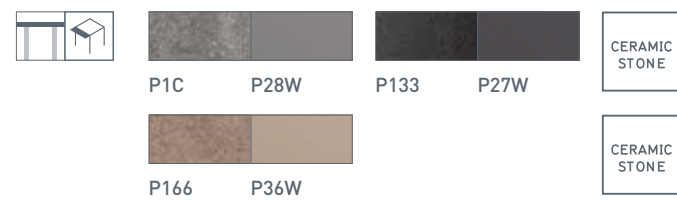

CERAMIC
STONE

CB/4739

Giove glass

CB/4739

Giove wood

CB/4739

CB/4739

Giove