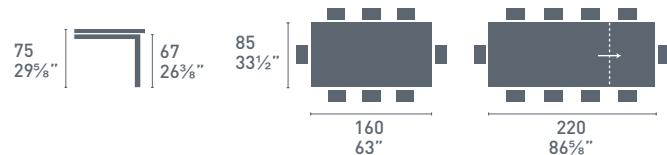

Baron CB/4010-MV
P16 / GG
Tavolo / Table
Sami CB/1472
P132 / S06
Sedia / Chair

CB/4010-ML 110

CB/4010-ML 130

CB/4010-ML 160

CB/4010-ML 180

CB/4010-ML 110

CB/4010-ML 160

CB/4010-ML 180