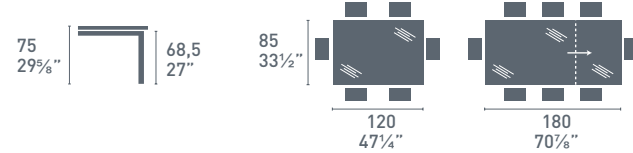

CB/4742-V 120