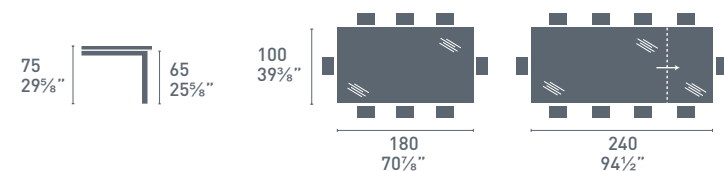

CB/4088-MV 180