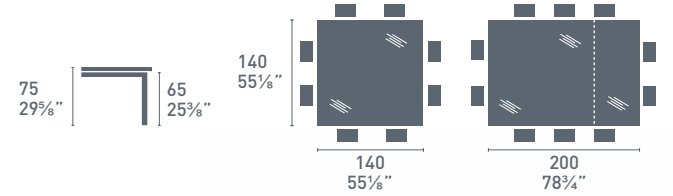

CB/4069-QLV 140

NOTE

CB/4069-LV 140 solo/only
P94/GXW P128/GXW P201/GXW
CB/4069-QLV 140 solo/only
P94/GAW P201/GAW

Sigma

glass