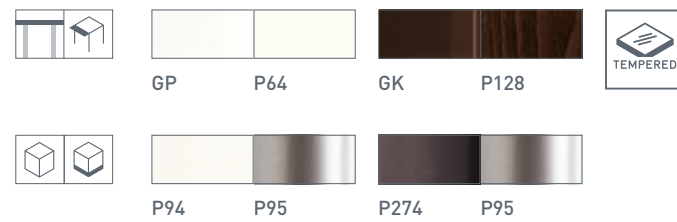

CB/4756-RD