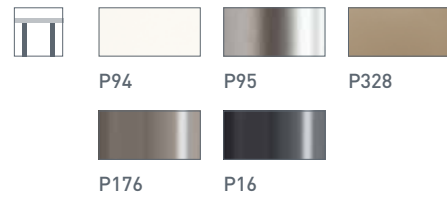

CERAMIC
STONE

CB/4739

Giove glass

CB/4739

Giove wood

CB/4739

CB/4739

Giove