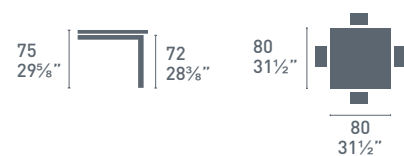

CB/4735-Q 80

CB/4735-Q 90