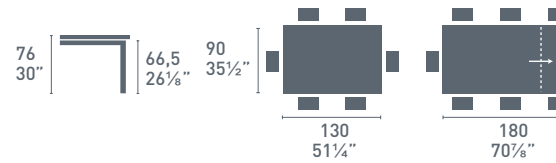

CB/4724-W 130 A