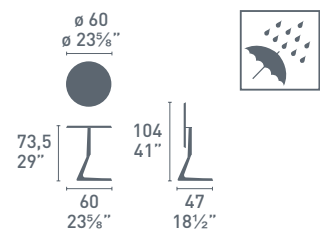

CB/4052-A D60

P15 P94

P15 P94