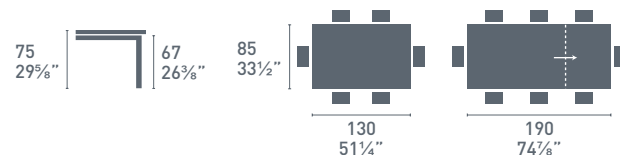

Baron CB/4010-MV
P16 / GG
Tavolo / Table
Sami CB/1472
P132 / S06
Sedia / Chair

CB/4010-ML 110

CB/4010-ML 130

CB/4010-ML 160

CB/4010-ML 180

CB/4010-ML 110

CB/4010-ML 160

CB/4010-ML 180