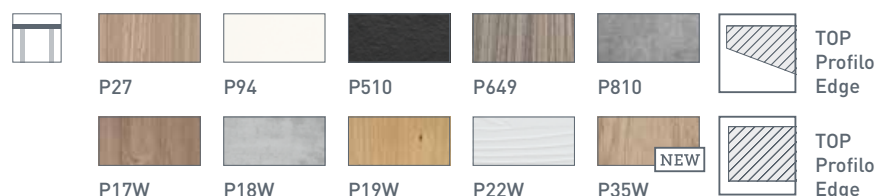

Baron CB/4010-MV
P16 / GG
Tavolo / Table
Sami CB/1472
P132 / S06
Sedia / Chair

CB/4010-ML 110

CB/4010-ML 130

CB/4010-ML 160

CB/4010-ML 180

CB/4010-ML 110

CB/4010-ML 160

CB/4010-ML 180