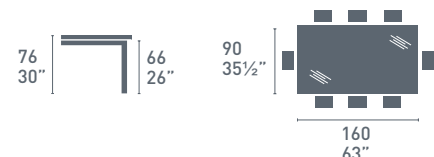

CB/4781-RC 160