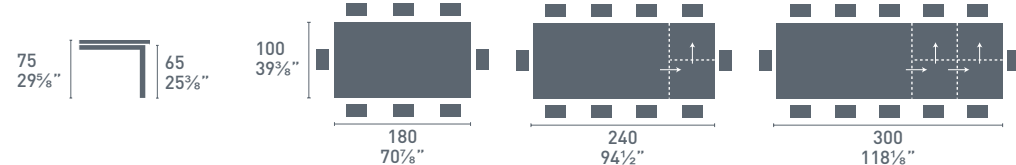

glass

Sigma glass CB/4069-LV
P173 / GAB
Tavolo / Table
Boheme CB/1257
P176 / D03

Sigma
glass

CB/4069-LL 140

CB/4069-LL 160

CB/4069-LL 180

CB/4069-XLL 180

SIGMA XL