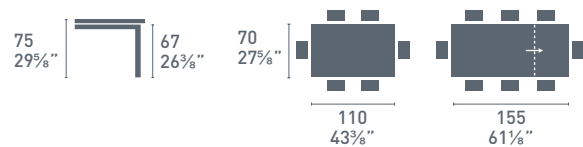

Baron CB/4010-MV
P16 / GG
Tavolo / Table
Sami CB/1472
P132 / S06
Sedia / Chair

CB/4010-ML 110

CB/4010-ML 130

CB/4010-ML 160

CB/4010-ML 180

CB/4010-ML 110

CB/4010-ML 160

CB/4010-ML 180