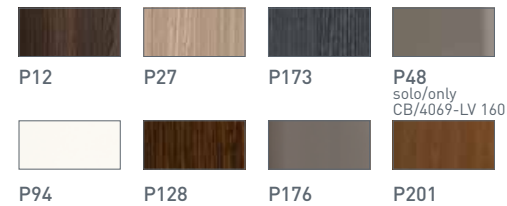

CB/4069-QLV 140

NOTE

CB/4069-LV 140 solo/only
P94/GXW P128/GXW P201/GXW
CB/4069-QLV 140 solo/only
P94/GAW P201/GAW

Sigma

glass