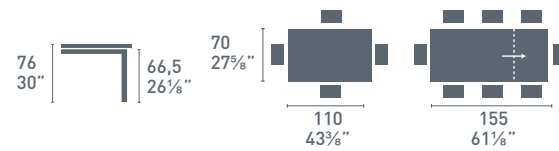

Eminence W *glass*

Eminence CB/4724-W
 P201 / P95 / GTA
 Tavolo / Table
 Siren CB/1536
 P201 / G8Q
 Sedia / Chair
 Gloria CB/6100-2
 P201 / GB
 Credenza / Sideboard

Eminence W
glass

CB/4724-W 100

CB/4724-W 110