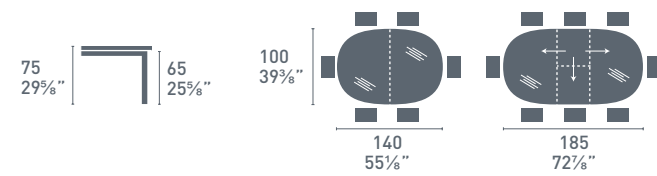

CB/4756-E

CB/4756-RD

Thesis

Thesis CB/4756-RD
P94 / GP
Tavolo / Table
Atlantis CB/1527
P77 / G8K
Sedia / Chair