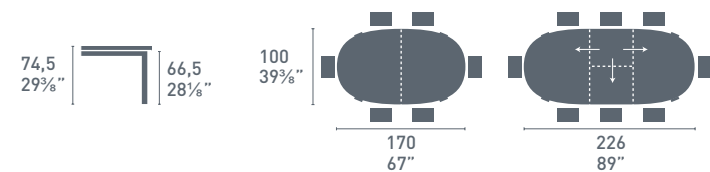

CB/4742-LB 80

Aladino

book

Aladino CB/4742-LB
P95 / P94
Tavolo / Table
Go! CB/1690
P94 / G8K
Sedia / Chair
Gloria CB/6100-1
P94 / GB
Credenza / Sideboard

CB/398-E

CB/398-RD

Atelier

Atelier CB/398-RD
P12
Tavolo / Table
Jam W CB/1486
P12 / P13P
Sedia / Chair