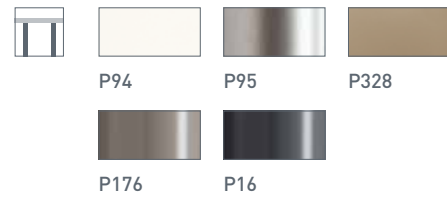

ceramic

new

Giove CB/4739
 P16 / P133
 Tavolo / Table
 Go! CB/1419
 P16 / 481
 Sedia / Chair
 Gloria CB/6100-3
 P132 / GB
 Credenza / Sideboard

Giove
ceramic

new

CB/4739

Giove

glass