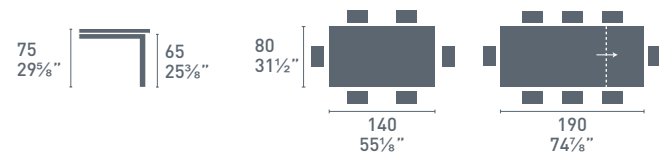

CB/4069-LL 140