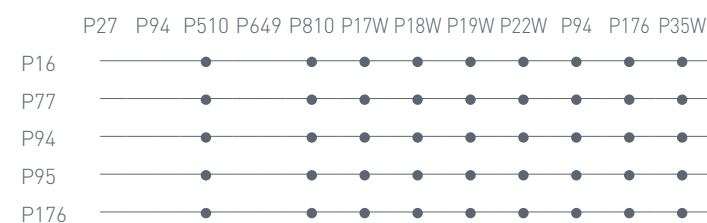

Baron CB/4010-MV
P16 / GG
Tavolo / Table
Sami CB/1472
P132 / S06
Sedia / Chair

CB/4010-ML 110

CB/4010-ML 130

CB/4010-ML 160

CB/4010-ML 180

CB/4010-ML 110

CB/4010-ML 160

CB/4010-ML 180