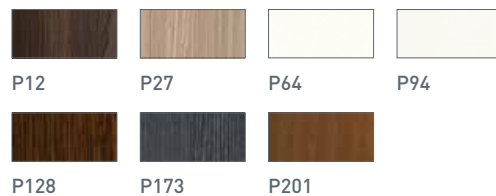

glass

Sigma glass CB/4069-LV
P173 / GAB
Tavolo / Table
Boheme CB/1257
P176 / D03

Sigma
glass

CB/4069-LL 140

CB/4069-LL 160

CB/4069-LL 180

CB/4069-XLL 180

SIGMA XL