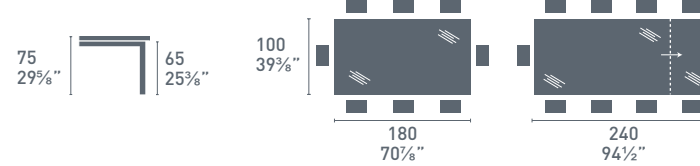

CB/4069-LV 180