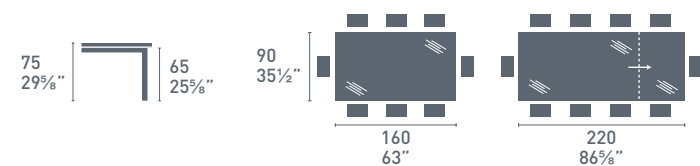

CB/4088-MV 160

CB/4088-MV 180

Gate
ceramic

Gate CB/4088-MV
P77 / P321
Tavolo / Table
Amsterdam CB/1286-LH
P77 / 683
Sedia / Chair
Amsterdam CB/1287-LH
P77 / 683
Poltrona / Armchair

Gate
ceramic

CB/4088-MV 160