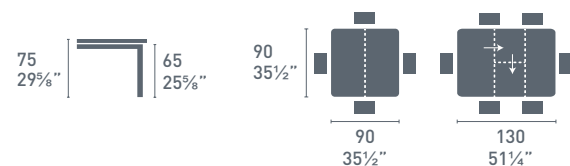

CB/4094-Q 90