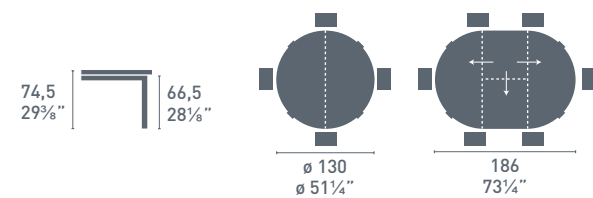

CB/4742-LB 80

Aladino

book

Aladino CB/4742-LB
P95 / P94
Tavolo / Table
Go! CB/1690
P94 / G8K
Sedia / Chair
Gloria CB/6100-1
P94 / GB
Credenza / Sideboard

CB/398-E

CB/398-RD

Atelier

Atelier CB/398-RD
P12
Tavolo / Table
Jam W CB/1486
P12 / P13P
Sedia / Chair