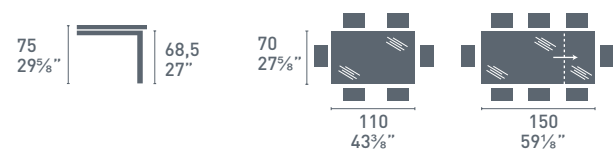

CB/4742-V 110