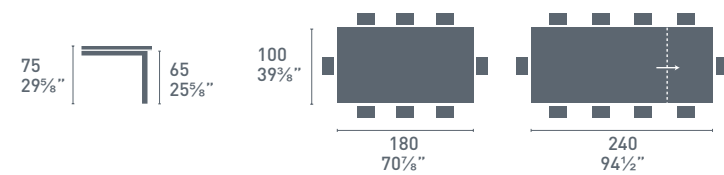

CB/4088-ML180

P05

P77

P19W