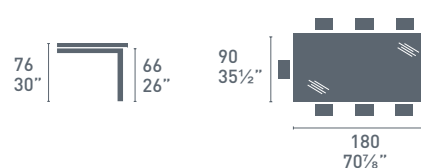

CB/4781-RC 180