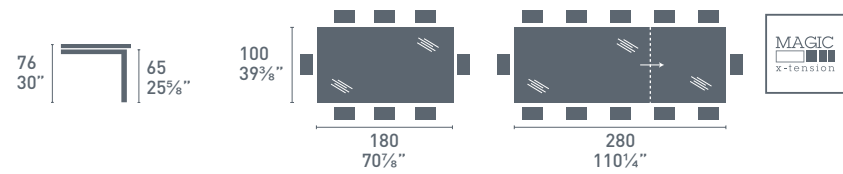

CB/4087

	P12	P19W	P27	P94	P176	P16
	P1C	P117	P133	P166	P321	CERAMIC STONE
	GAB	GAT	GAW	GB	TEMPERED	
	P95