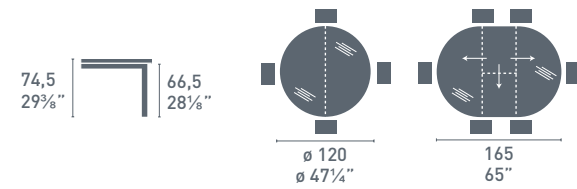

CB/4756-RD